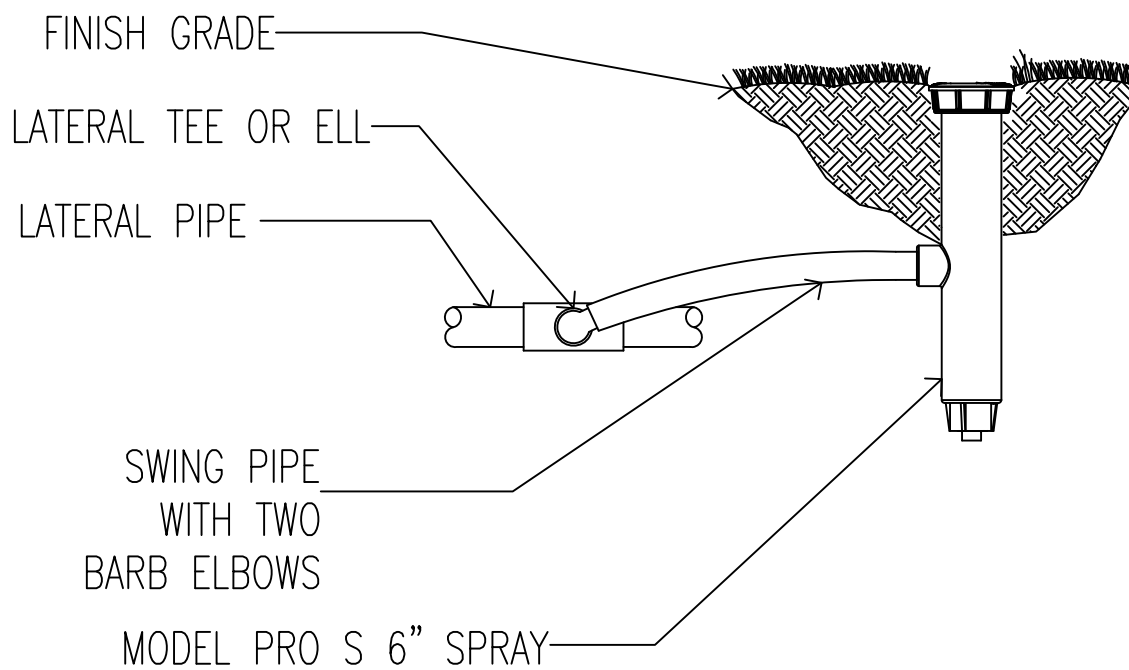

PRO S SPRAY: 2", 3" AND 4"

IRRIGATION INSTALLATION DETAIL

PRO S SPRAY: 6" BOTTOM INSTALLATION

IRRIGATION INSTALLATION DETAIL

PRO S SPRAY: 6" SIDE INSTALLATION

IRRIGATION INSTALLATION DETAIL

PRO S SPRAY: 12" BOTTOM INSTALLATION

IRRIGATION INSTALLATION DETAIL

PRO S SPRAY: 12" SIDE INSTALLATION

IRRIGATION INSTALLATION DETAIL