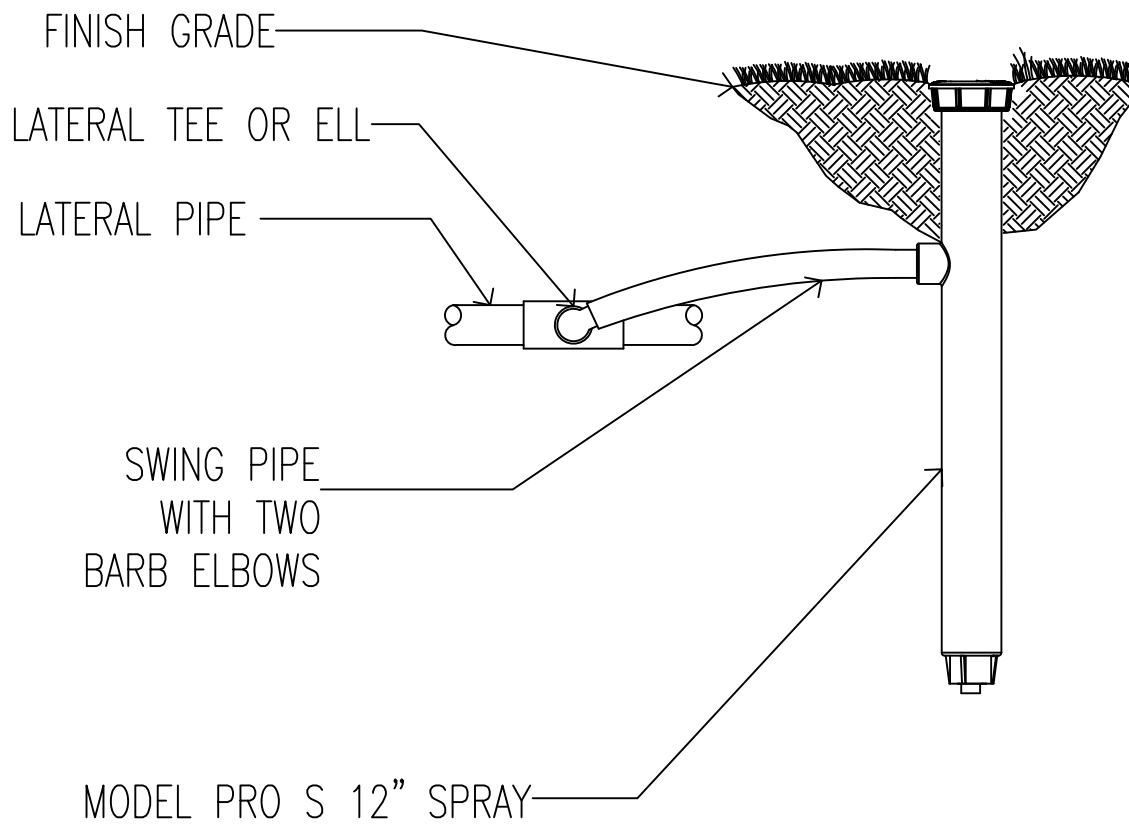

PRO S SPRAY: 2", 3" AND 4"

IRRIGATION INSTALLATION DETAIL

PRO S SPRAY: 6" BOTTOM INSTALLATION

IRRIGATION INSTALLATION DETAIL

PRO S SPRAY: 6" SIDE INSTALLATION

IRRIGATION INSTALLATION DETAIL

PRO S SPRAY: 12" BOTTOM INSTALLATION

IRRIGATION INSTALLATION DETAIL

PRO S SPRAY: 12" SIDE INSTALLATION

IRRIGATION INSTALLATION DETAIL