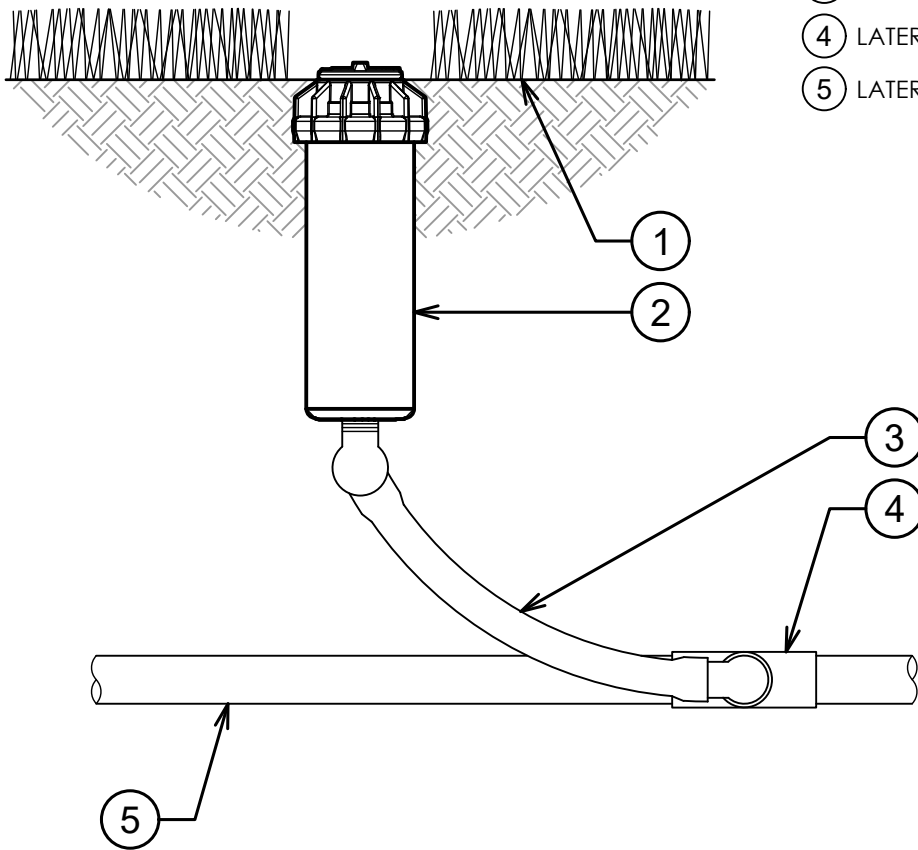

- ① FINISH GRADE
- ② K-RAIN RPS75i GEAR DRIVE ROTOR MODEL RPS75i: 4" POP-UP ROTOR WITH INTELLIGENT FLOW TECHNOLOGY™
- ③ 3/4" FLEX SWING JOINT
- ④ LATERAL TEE OR ELL
- ⑤ LATERAL PIPE

00

## K-RAIN RPS75i ROTOR WITH 4" POP-UP

3" = 1'-0"

[www.krain.com](http://www.krain.com)