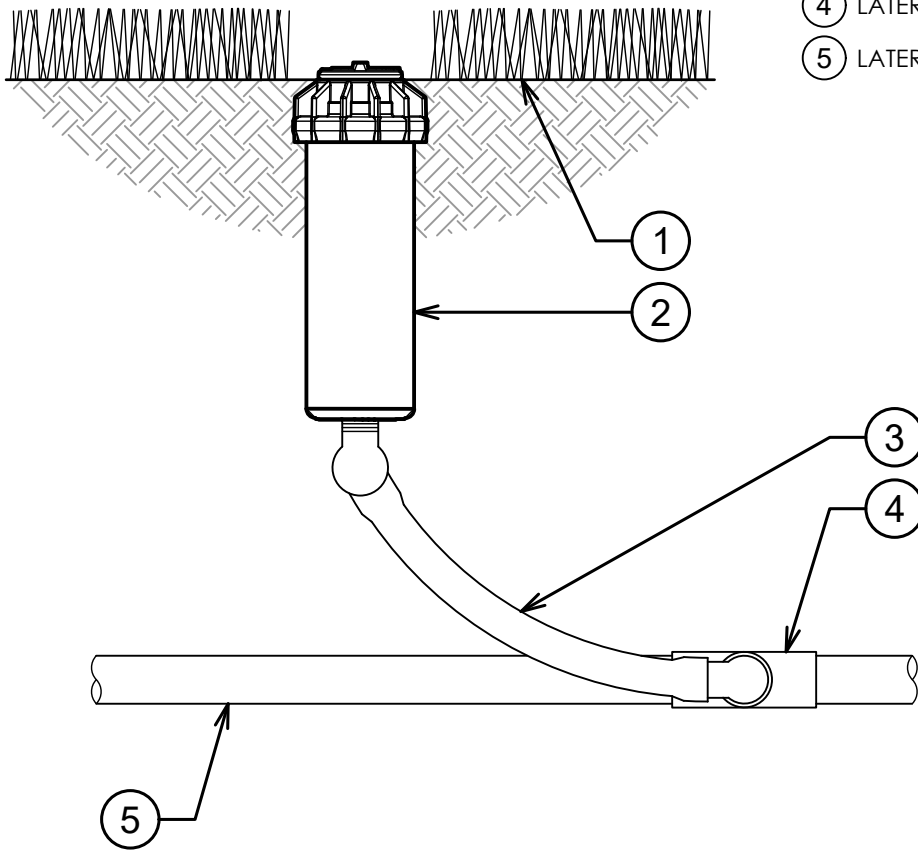

- ① FINISH GRADE
- ② K-RAIN RPS75 GEAR DRIVE ROTOR MODEL RPS75-CV: 4" POP-UP ROTOR WITH CHECK VALVE
- ③ 3/4" FLEX SWING JOINT
- ④ LATERAL TEE OR ELL
- ⑤ LATERAL PIPE

00

K-RAIN RPS75 ROTOR WITH 4" POP-UP

3" = 1'-0"