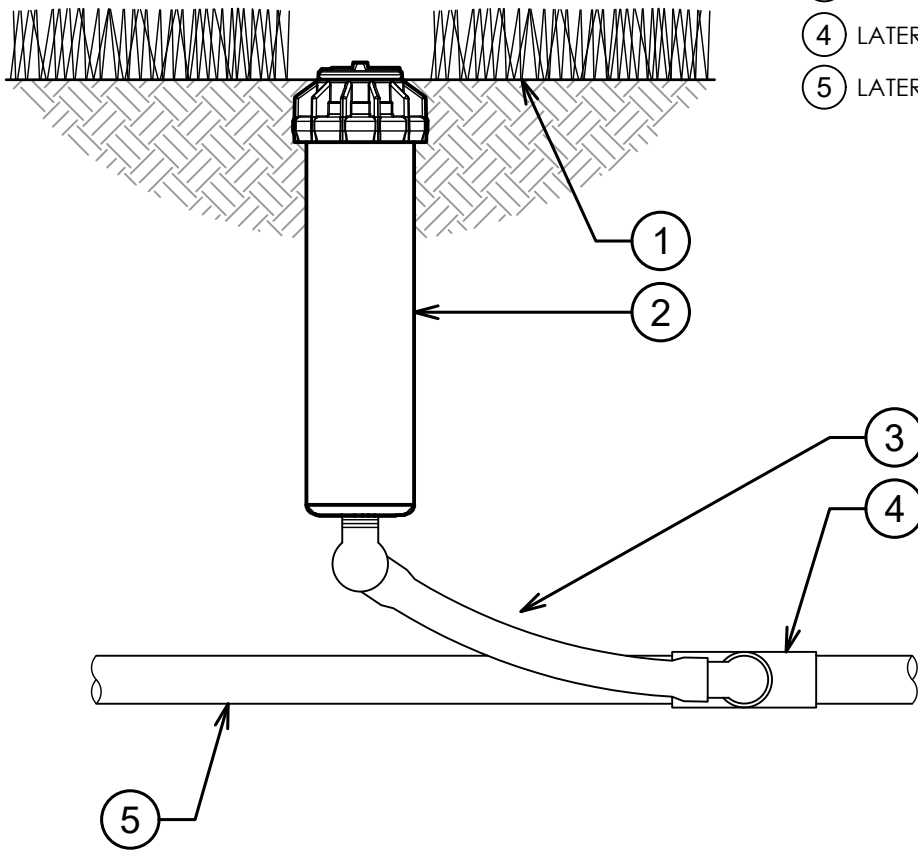

- ① FINISH GRADE
- ② K-RAIN RPS75 GEAR DRIVE ROTOR MODEL RPS75-6INCH-CV: 6" POP-UP ROTOR WITH CHECK VALVE
- ③ 3/4" FLEX SWING JOINT
- ④ LATERAL TEE OR ELL
- ⑤ LATERAL PIPE

00

## K-RAIN RPS75 ROTOR WITH 6" POP-UP

3" = 1'-0"