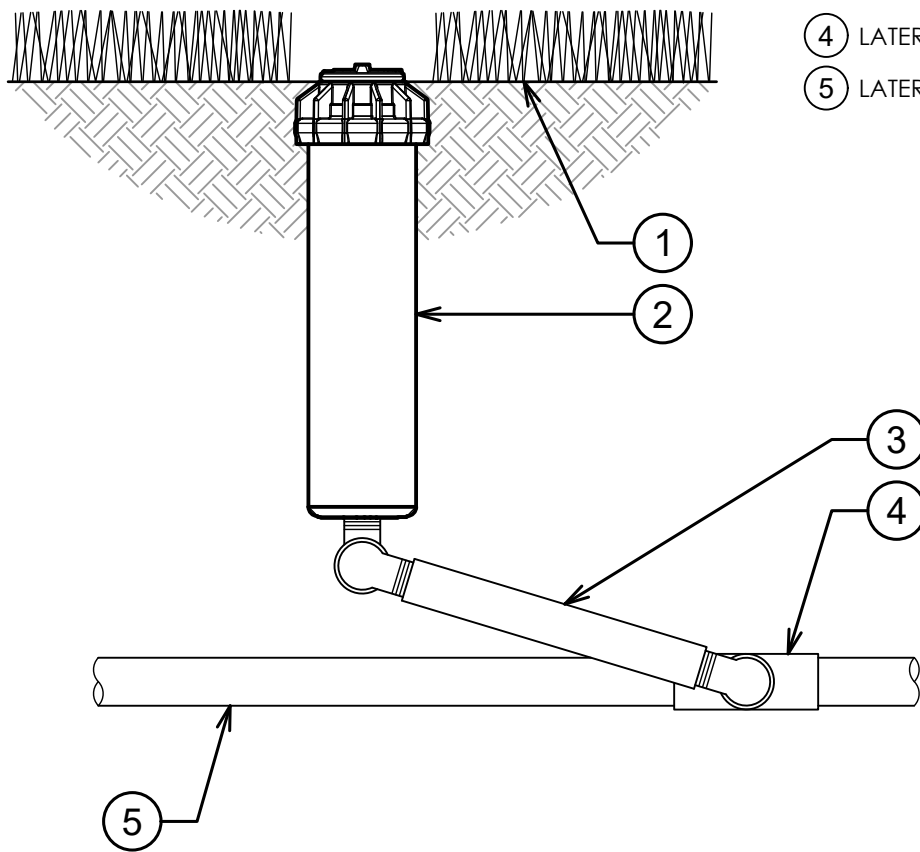

- ① FINISH GRADE
- ② K-RAIN RPS75 GEAR DRIVE ROTOR MODEL RPS75-6INCH: 6" POP-UP ROTOR
- ③ 3/4" RIGID SWING JOINT: SCHEDULE 80 NIPPLE, SCHEDULE 40 STREET ELLS
- ④ LATERAL TEE OR ELL
- ⑤ LATERAL PIPE

## K-RAIN RPS75 ROTOR WITH 6" POP-UP

3" = 1'-0"