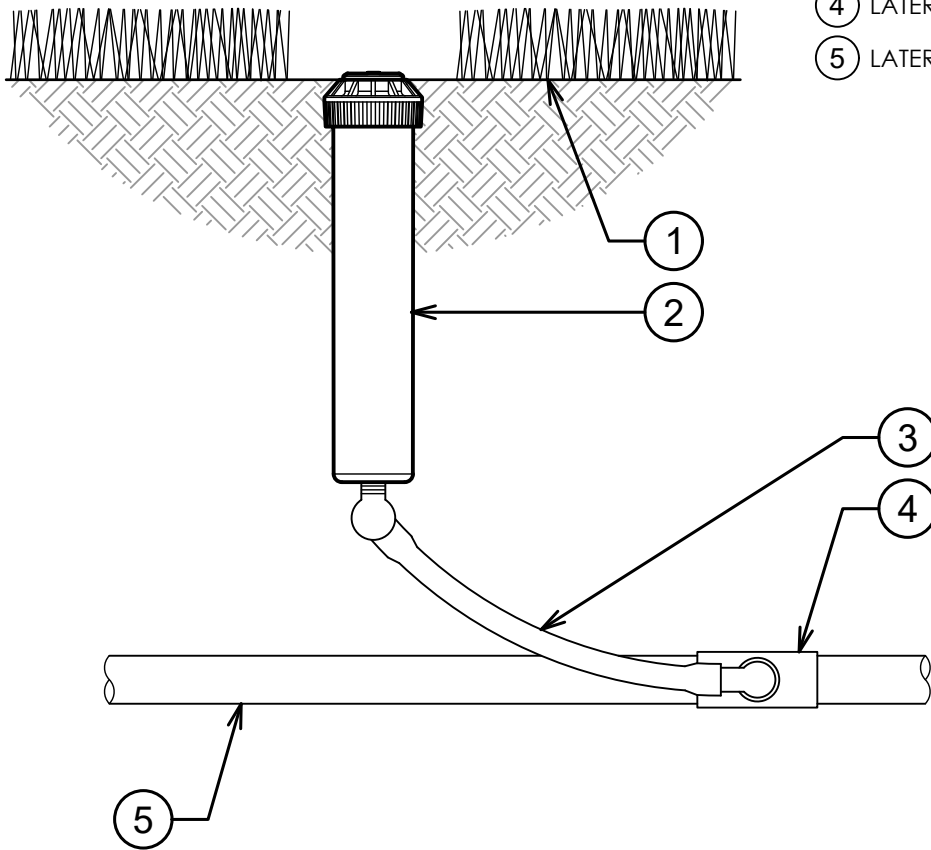

- ① FINISH GRADE
- ② K-RAIN MINIPRO GEAR DRIVE ROTOR MODEL 13006-CV:
6" POP-UP ROTOR WITH CHECK VALVE
- ③ 1/2" FLEX SWING JOINT
- ④ LATERAL TEE OR ELL
- ⑤ LATERAL PIPE

K-RAIN MINIPRO ROTOR WITH 6" POP-UP

3" = 1'-0"