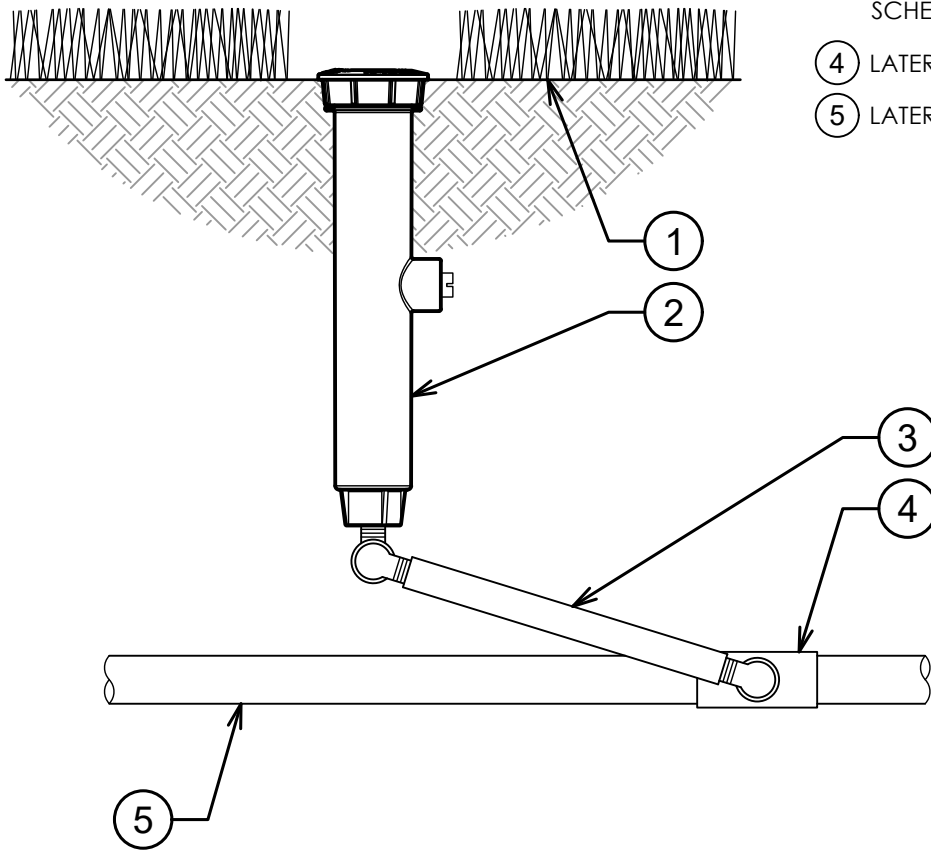

- ① FINISH GRADE
- ② K-RAIN PRO-S SPRAY  
MODEL 78006-PR30:  
6" POP-UP SPRAY WITH 30 PSI  
REGULATOR
- ③ 1/2" RIGID SWING JOINT:  
SCHEDULE 80 NIPPLE,  
SCHEDULE 40 STREET ELLS
- ④ LATERAL TEE OR ELL
- ⑤ LATERAL PIPE

00

## K-RAIN PRO-S SPRAY WITH 6" POP-UP

3" = 1'-0"