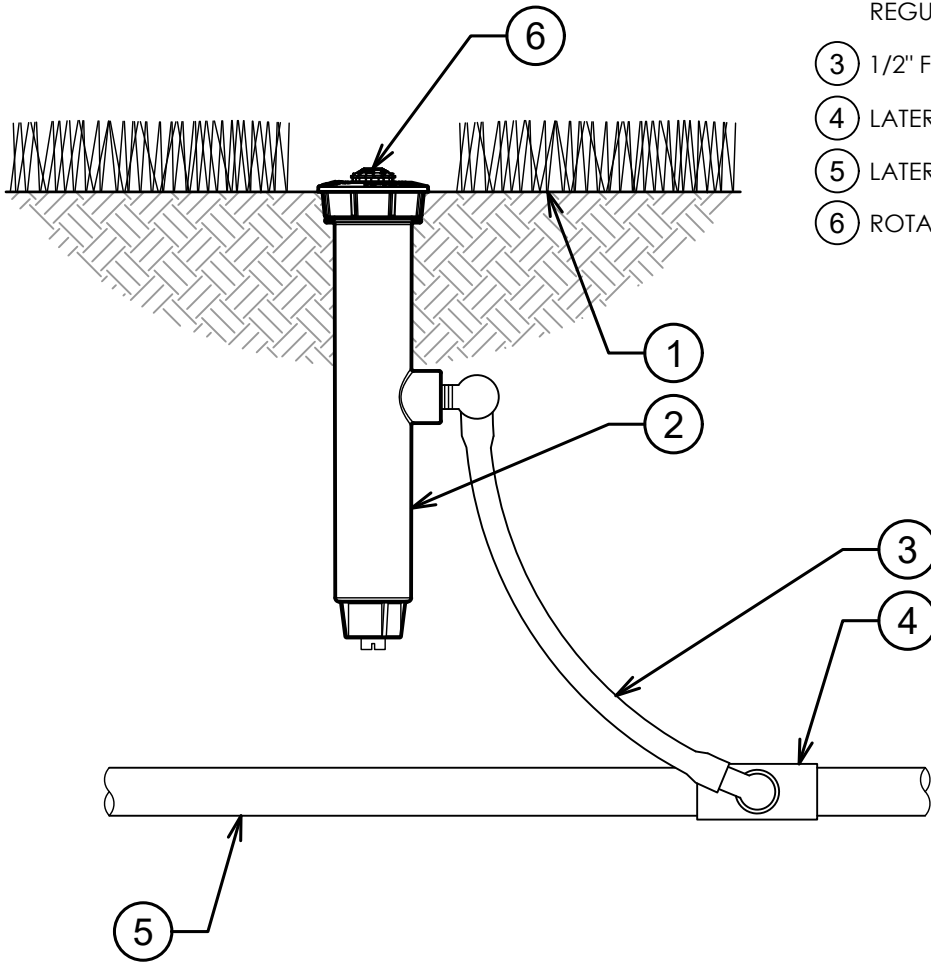

- ① FINISH GRADE
- ② K-RAIN PRO-S SPRAY
MODEL 78006-PR30:
6" POP-UP SPRAY WITH 30 PSI
REGULATOR
- ③ 1/2" FLEX SWING JOINT
- ④ LATERAL TEE OR ELL
- ⑤ LATERAL PIPE
- ⑥ ROTARY NOZZLE PER PLANS

00

K-RAIN PRO-S SPRAY WITH 6" POP-UP

3" = 1'-0"