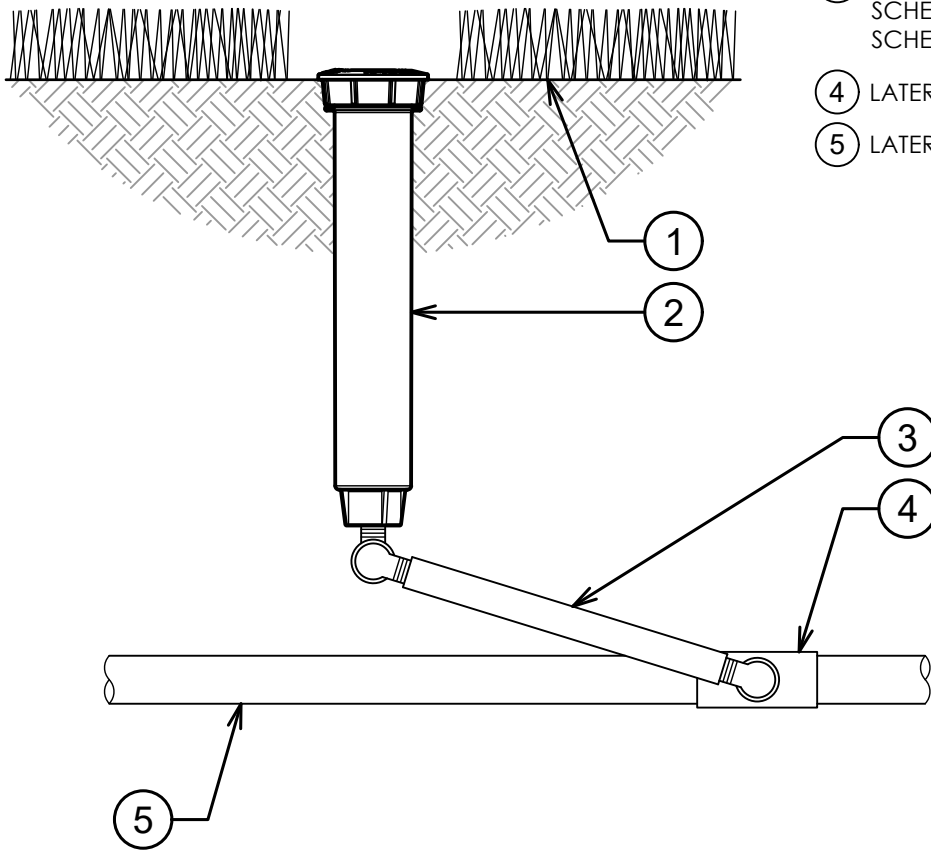

- ① FINISH GRADE
- ② K-RAIN PRO-S SPRAY  
MODEL 78006-CV-PR40-NSI:  
6" POP-UP SPRAY WITH CHECK  
VALVE AND 40 PSI REGULATOR,  
NO SIDE INLET OPTION
- ③ 1/2" RIGID SWING JOINT:  
SCHEDULE 80 NIPPLE,  
SCHEDULE 40 STREET ELLS
- ④ LATERAL TEE OR ELL
- ⑤ LATERAL PIPE

00

**K-RAIN PRO-S SPRAY WITH 6" POP-UP**

3" = 1'-0"