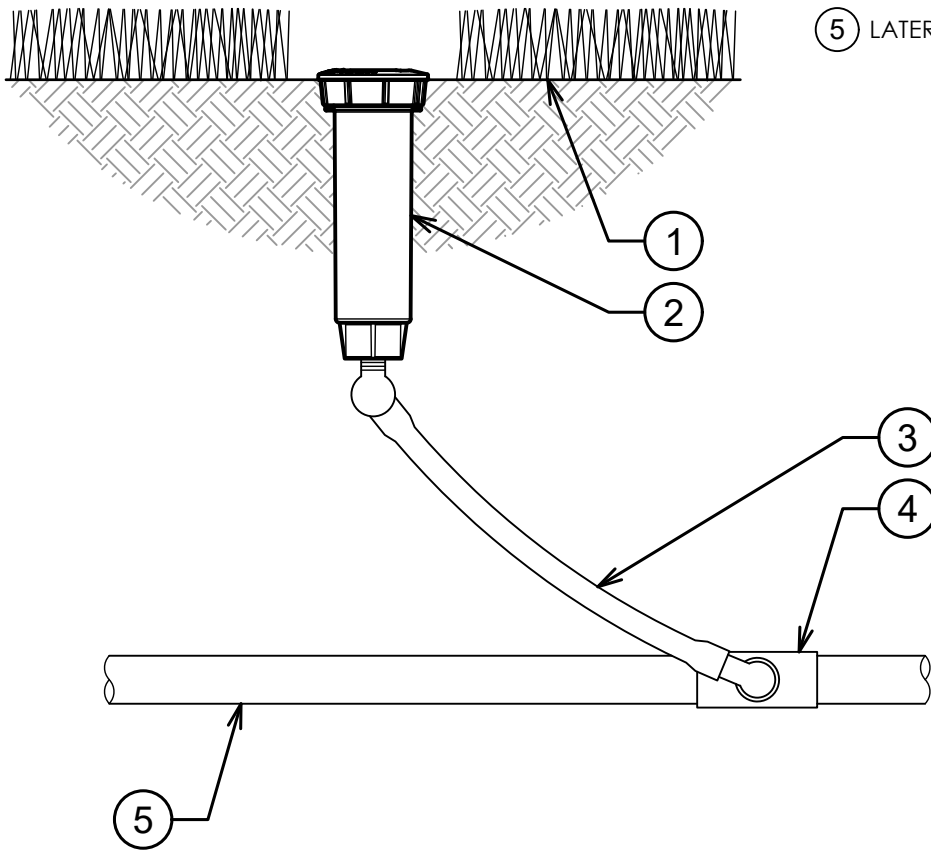

- ① FINISH GRADE
- ② K-RAIN PRO-S SPRAY
MODEL 78004:
4" POP-UP SPRAY
- ③ 1/2" FLEX SWING JOINT
- ④ LATERAL TEE OR ELL
- ⑤ LATERAL PIPE

00

K-RAIN PRO-S SPRAY WITH 4" POP-UP

3" = 1'-0"