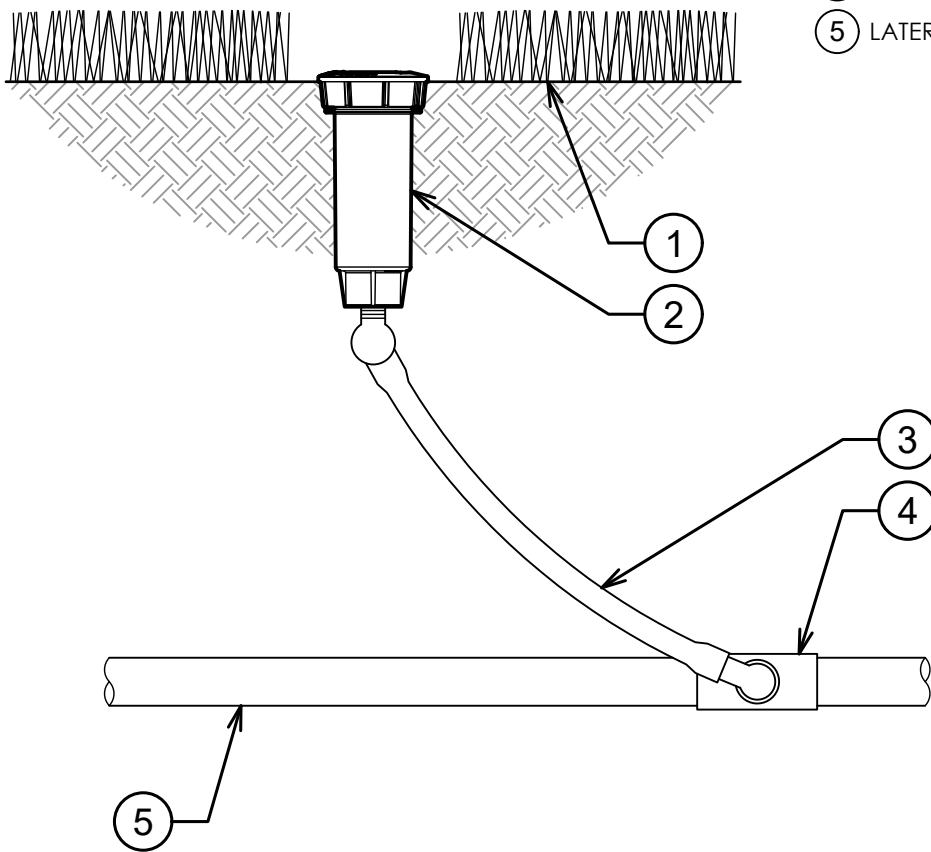

- ① FINISH GRADE
- ② K-RAIN PRO-S SPRAY
MODEL 78003:
3" POP-UP SPRAY
- ③ 1/2" FLEX SWING JOINT
- ④ LATERAL TEE OR ELL
- ⑤ LATERAL PIPE

00

K-RAIN PRO-S SPRAY WITH 3" POP-UP

3" = 1'-0"