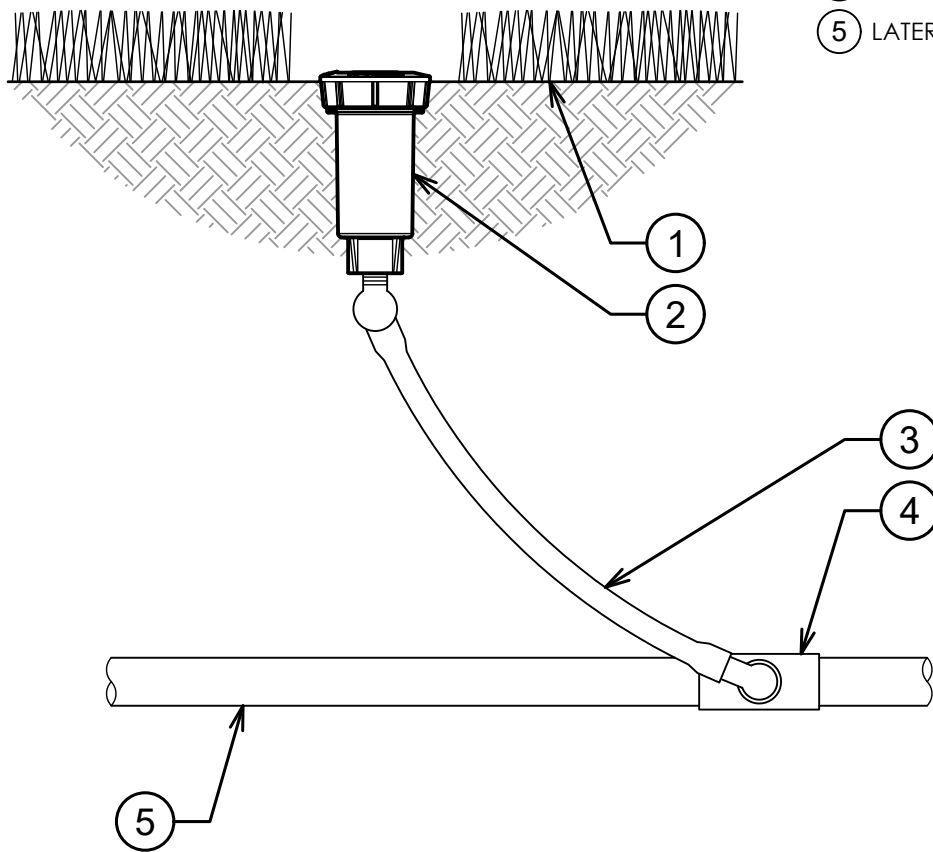

- ① FINISH GRADE
- ② K-RAIN PRO-S SPRAY
MODEL 78002:
2" POP-UP SPRAY
- ③ 1/2" FLEX SWING JOINT
- ④ LATERAL TEE OR ELL
- ⑤ LATERAL PIPE

K-RAIN PRO-S SPRAY WITH 2" POP-UP

3" = 1'-0"