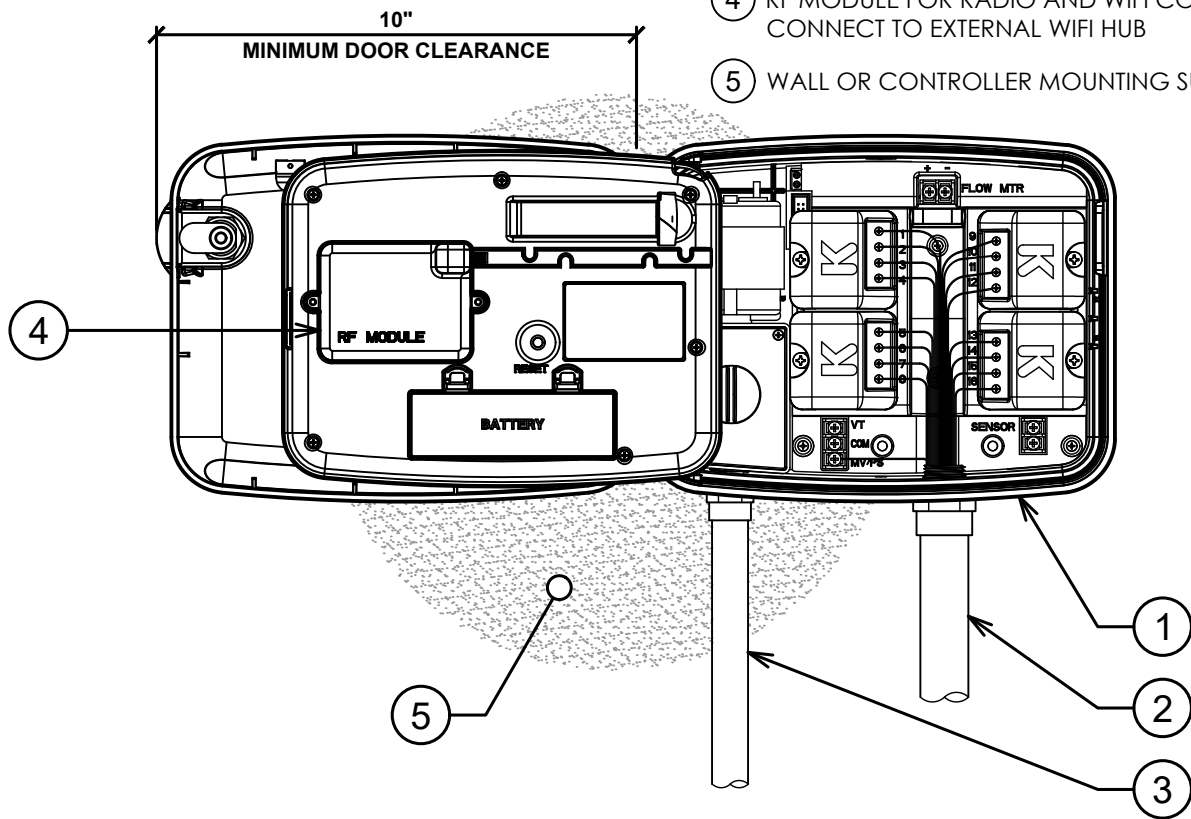

- ① K-RAIN PRO EX 2.0 WIFI MODEL 3202-220-WIFI-KIT: PRO EX 2.0 WIFI ENABLED MODULAR OUTDOOR IRRIGATION CONTROLLER WITH 220 VAC INTERNAL TRANSFORMER
- ② IRRIGATION CONTROL WIRE INSTALLED IN CONDUIT: SIZE AND TYPE PER LOCAL CODES
- ③ ELECTRICAL POWER SUPPLY INSTALLED IN CONDUIT: SIZE AND TYPE PER LOCAL CODES
- ④ RF MODULE FOR RADIO AND WIFI CONTROL: CONNECT TO EXTERNAL WIFI HUB
- ⑤ WALL OR CONTROLLER MOUNTING SURFACE

## K-RAIN PRO EX 2.0 WIFI WALL MOUNT CONTROLLER

3" = 1'-0"

[www.krain.com](http://www.krain.com)