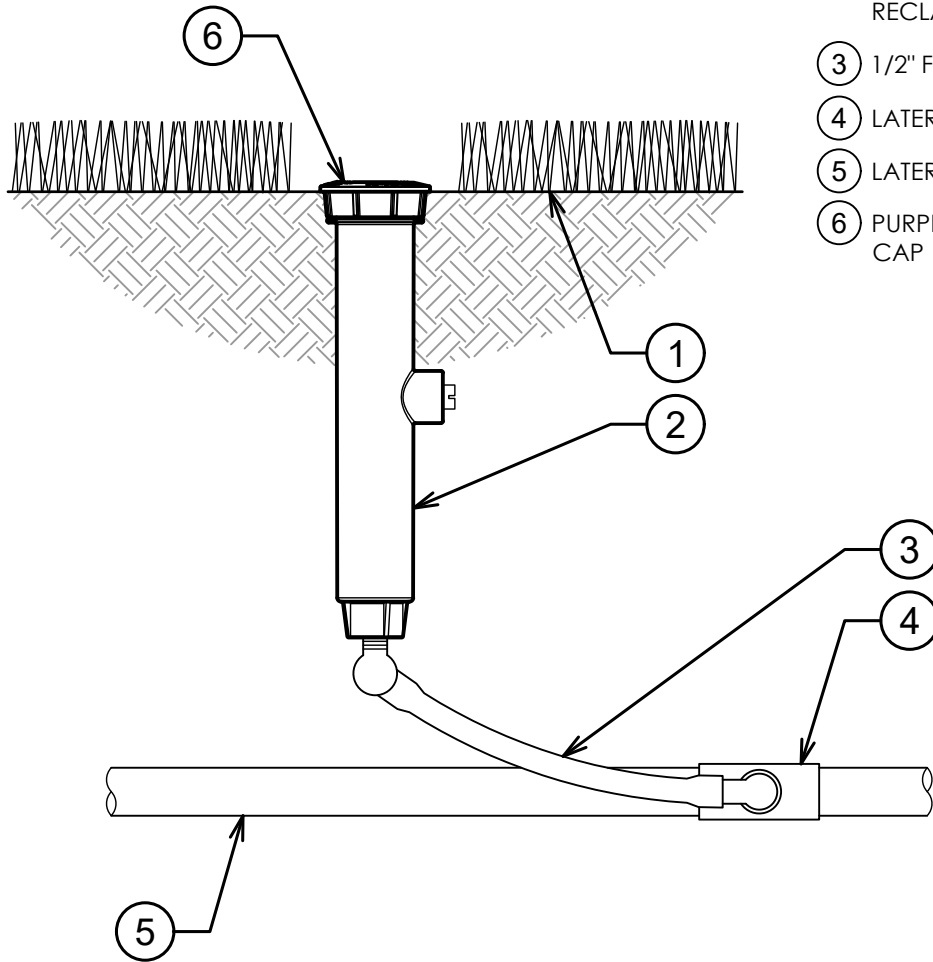

- ① FINISH GRADE
- ② K-RAIN PRO-S SPRAY
MODEL 78006-RCW:
6" POP-UP SPRAY WITH
RECLAIMED WATER CAP
- ③ 1/2" FLEX SWING JOINT
- ④ LATERAL TEE OR ELL
- ⑤ LATERAL PIPE
- ⑥ PURPLE RECLAIMED WATER CAP

00

K-RAIN PRO-S SPRAY WITH 6" POP-UP

3" = 1'-0"