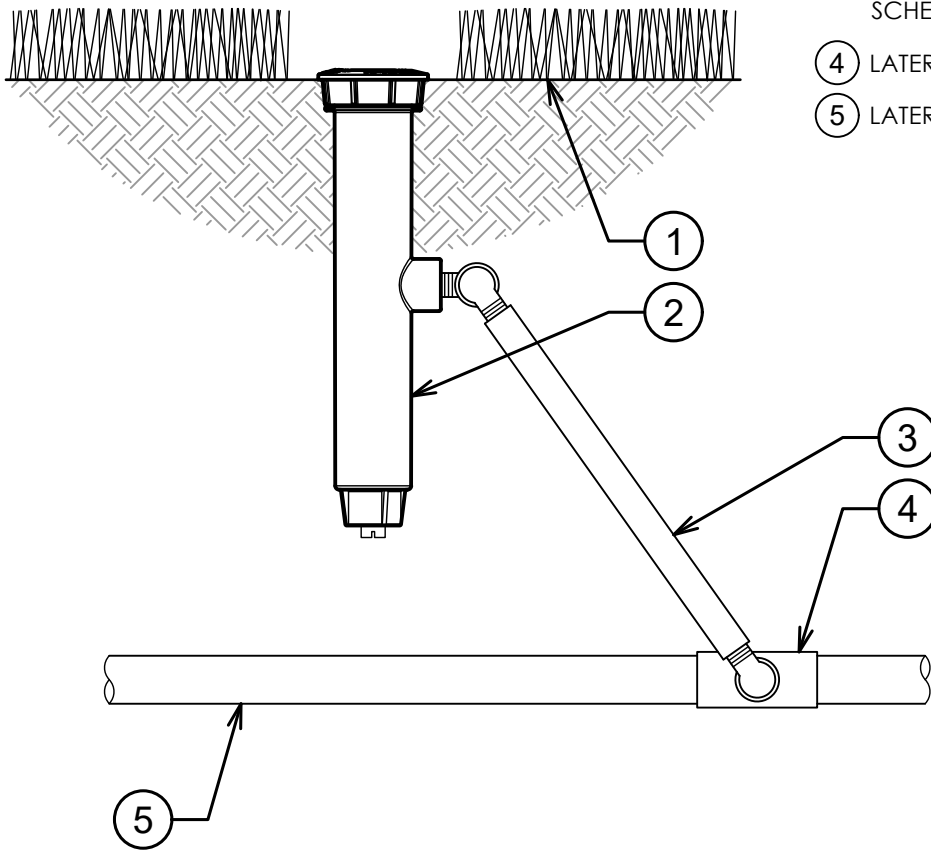

- ① FINISH GRADE
- ② K-RAIN PRO-S SPRAY  
MODEL 78006-PR40:  
6" POP-UP SPRAY WITH 40 PSI  
REGULATOR
- ③ 1/2" RIGID SWING JOINT:  
SCHEDULE 80 NIPPLE,  
SCHEDULE 40 STREET ELLS
- ④ LATERAL TEE OR ELL
- ⑤ LATERAL PIPE

00

**K-RAIN PRO-S SPRAY WITH 6" POP-UP**

3" = 1'-0"