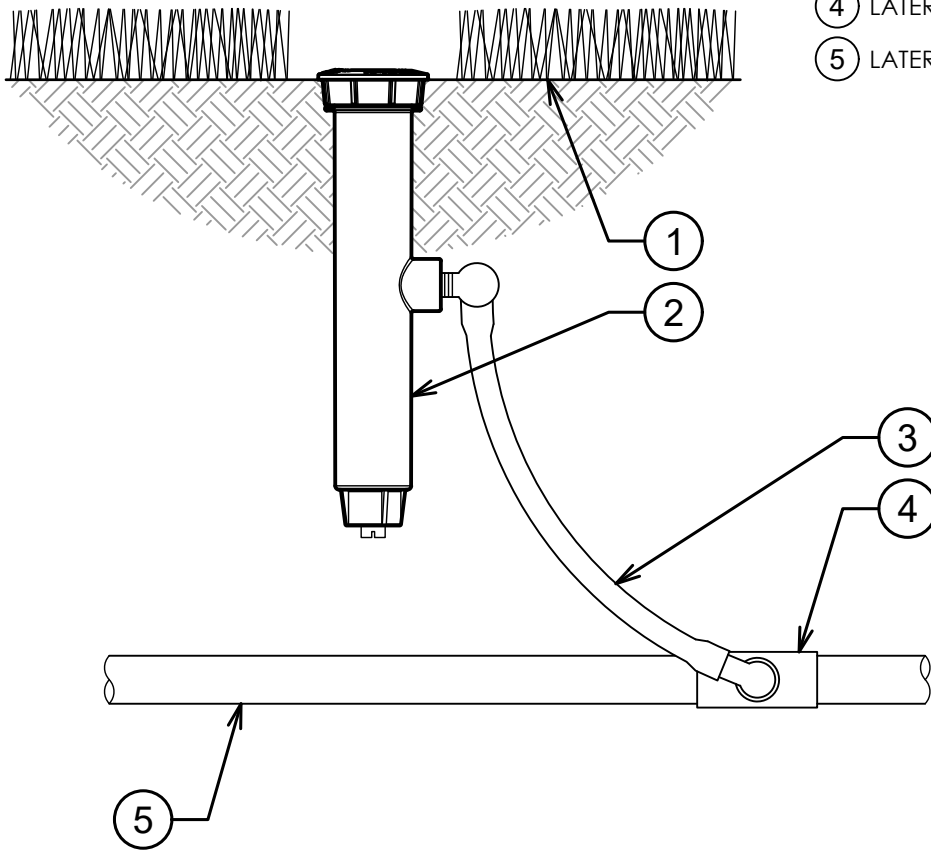

- ① FINISH GRADE
- ② K-RAIN PRO-S SPRAY
MODEL 78006-PR40:
6" POP-UP SPRAY WITH 40 PSI
REGULATOR
- ③ 1/2" FLEX SWING JOINT
- ④ LATERAL TEE OR ELL
- ⑤ LATERAL PIPE

00

K-RAIN PRO-S SPRAY WITH 6" POP-UP

3" = 1'-0"