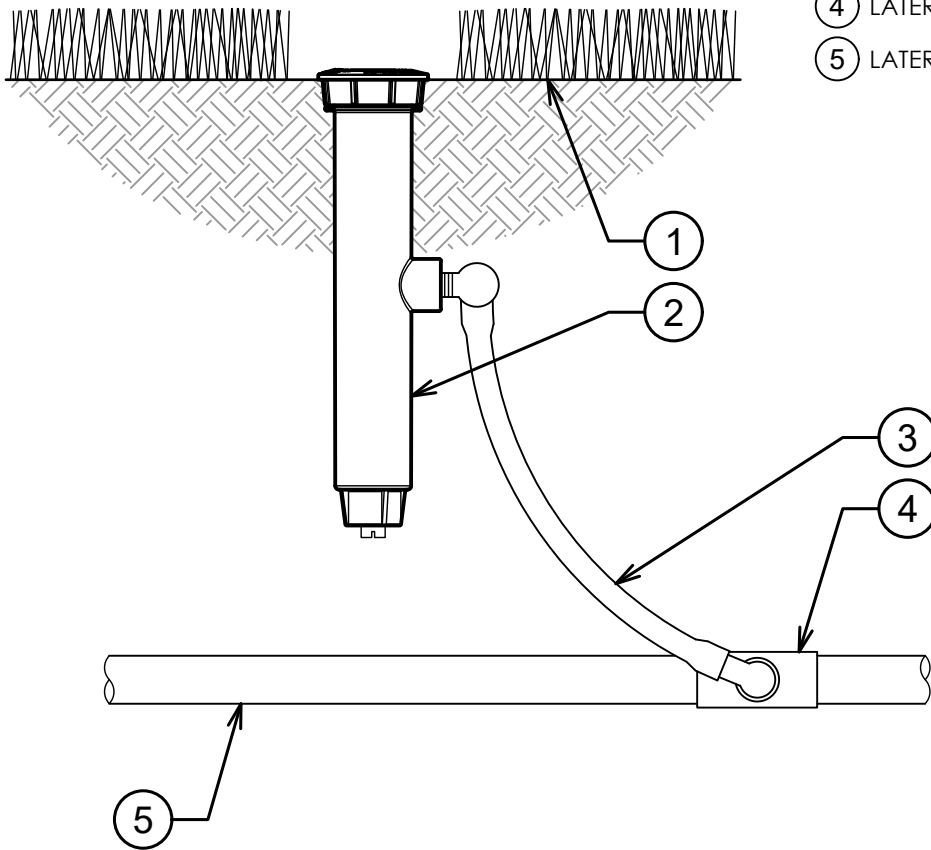

- ① FINISH GRADE
- ② K-RAIN PRO-S SPRAY
MODEL 78006-PR30:
6" POP-UP SPRAY WITH 30 PSI
REGULATOR
- ③ 1/2" FLEX SWING JOINT
- ④ LATERAL TEE OR ELL
- ⑤ LATERAL PIPE

00

K-RAIN PRO-S SPRAY WITH 6" POP-UP

3" = 1'-0"