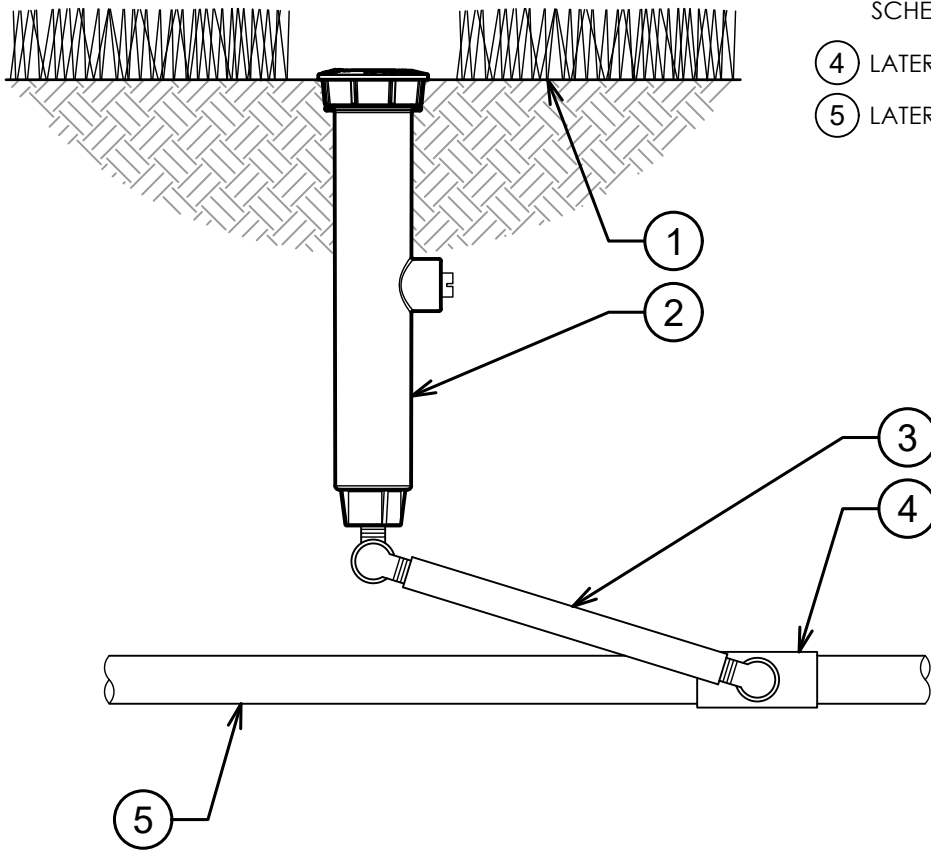

- ① FINISH GRADE
- ② K-RAIN PRO-S SPRAY  
MODEL 78006-CV-PR40:  
6" POP-UP SPRAY WITH CHECK  
VALVE AND 40 PSI REGULATOR
- ③ 1/2" RIGID SWING JOINT:  
SCHEDULE 80 NIPPLE,  
SCHEDULE 40 STREET ELLS
- ④ LATERAL TEE OR ELL
- ⑤ LATERAL PIPE

00

**K-RAIN PRO-S SPRAY WITH 6" POP-UP**

3" = 1'-0"