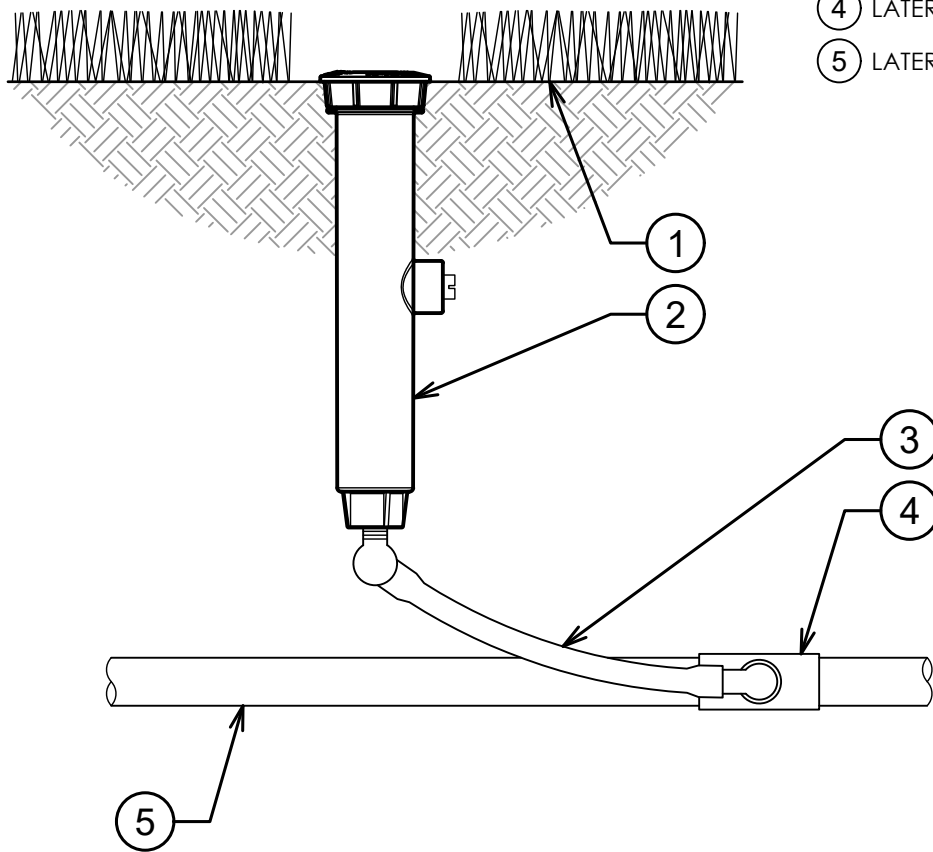

- ① FINISH GRADE
- ② K-RAIN PRO-S SPRAY
MODEL 78006-CV-PR40:
6" POP-UP SPRAY WITH CHECK
VALVE AND 40 PSI REGULATOR
- ③ 1/2" FLEX SWING JOINT
- ④ LATERAL TEE OR ELL
- ⑤ LATERAL PIPE

00

K-RAIN PRO-S SPRAY WITH 6" POP-UP

3" = 1'-0"