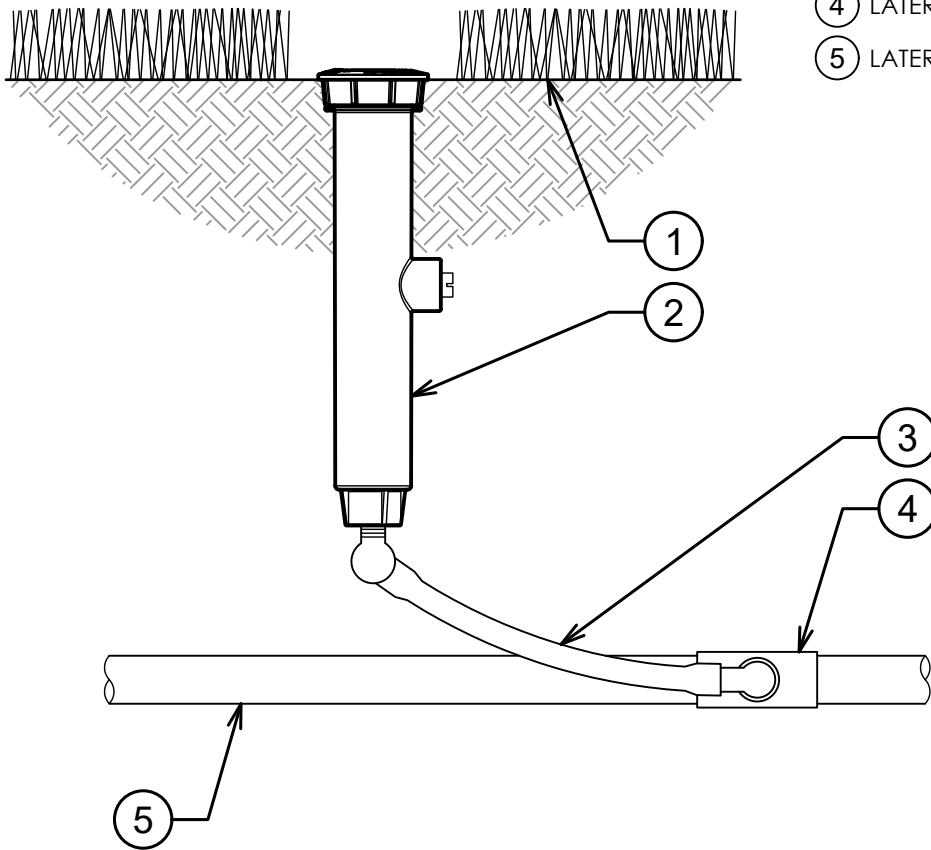

- ① FINISH GRADE
- ② K-RAIN PRO-S SPRAY  
MODEL 78006-CV:  
6" POP-UP SPRAY WITH CHECK  
VALVE
- ③ 1/2" FLEX SWING JOINT
- ④ LATERAL TEE OR ELL
- ⑤ LATERAL PIPE

00

## K-RAIN PRO-S SPRAY WITH 6" POP-UP

3" = 1'-0"