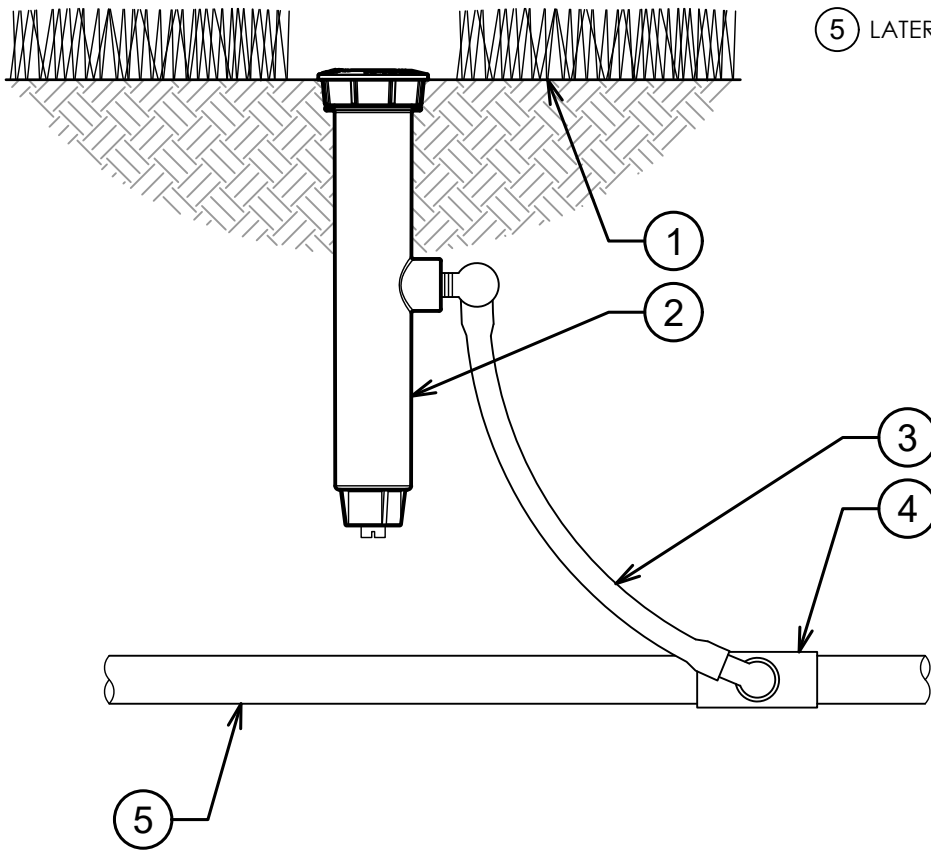

- ① FINISH GRADE
- ② K-RAIN PRO-S SPRAY  
MODEL 78006:  
6" POP-UP SPRAY
- ③ 1/2" FLEX SWING JOINT
- ④ LATERAL TEE OR ELL
- ⑤ LATERAL PIPE

00

## K-RAIN PRO-S SPRAY WITH 6" POP-UP

3" = 1'-0"