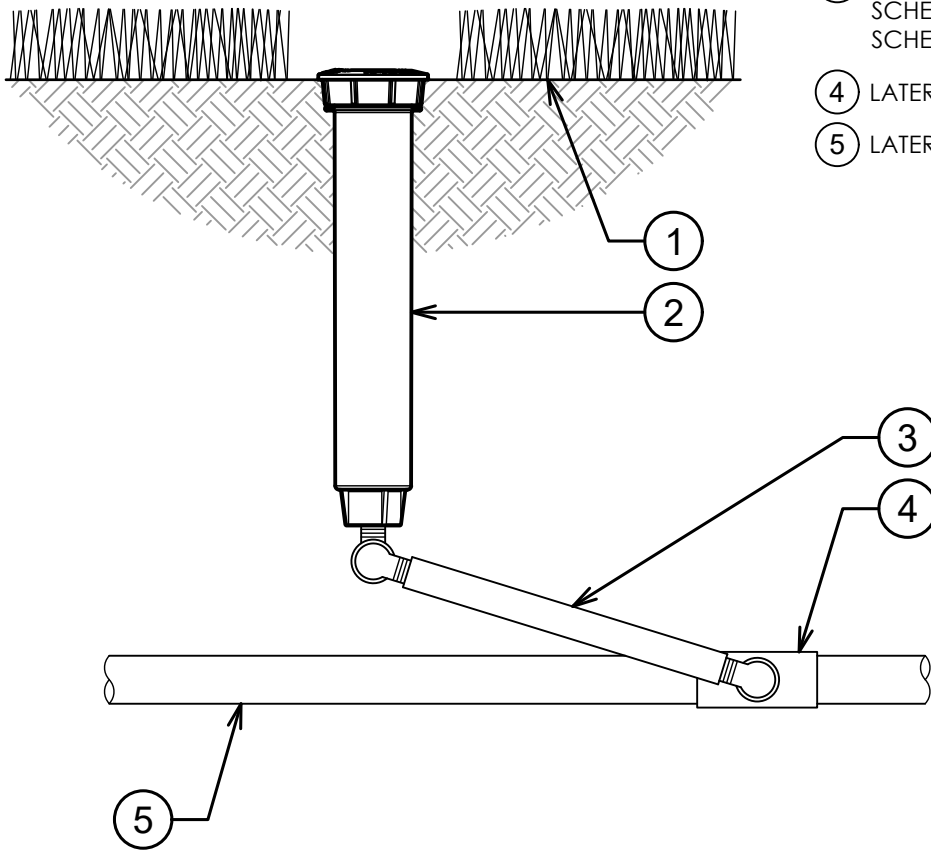

- ① FINISH GRADE
- ② K-RAIN PRO-S SPRAY
MODEL 78006-PR30-NSI:
6" POP-UP SPRAY WITH 30 PSI
REGULATOR, NO SIDE INLET
OPTION
- ③ 1/2" RIGID SWING JOINT:
SCHEDULE 80 NIPPLE,
SCHEDULE 40 STREET ELLS
- ④ LATERAL TEE OR ELL
- ⑤ LATERAL PIPE

00

K-RAIN PRO-S SPRAY WITH 6" POP-UP

3" = 1'-0"