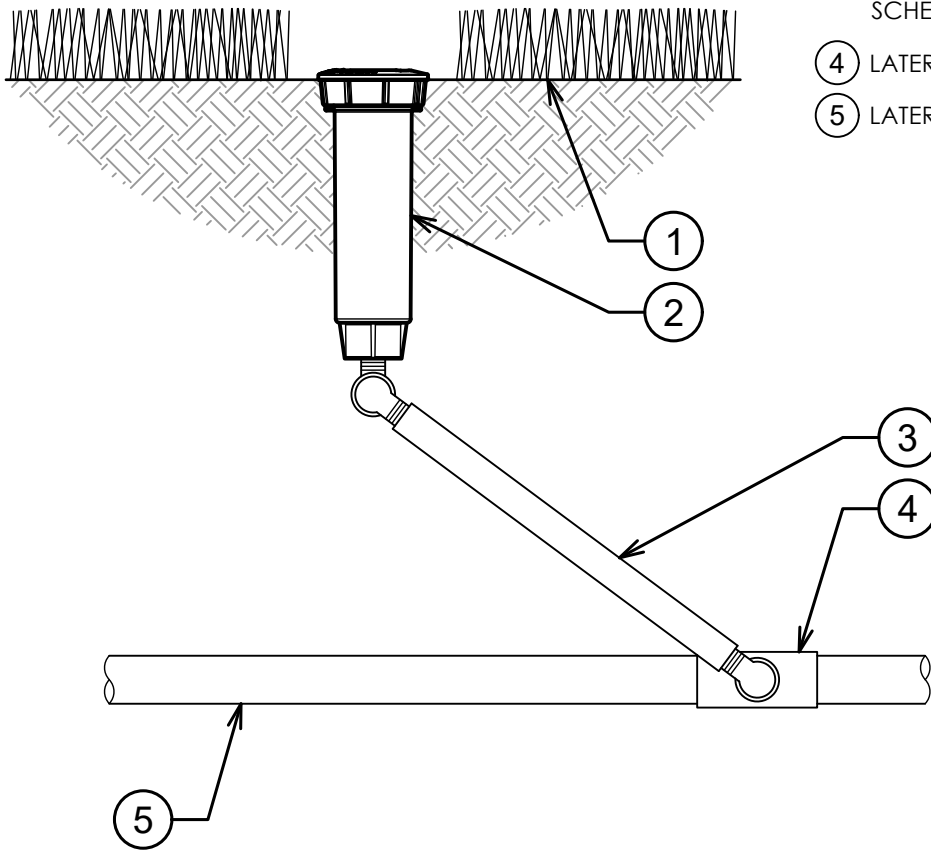

- ① FINISH GRADE
- ② K-RAIN PRO-S SPRAY
MODEL 78004-PR40:
4" POP-UP SPRAY WITH 40 PSI
REGULATOR
- ③ 1/2" RIGID SWING JOINT:
SCHEDULE 80 NIPPLE,
SCHEDULE 40 STREET ELLS
- ④ LATERAL TEE OR ELL
- ⑤ LATERAL PIPE

00

K-RAIN PRO-S SPRAY WITH 4" POP-UP

3" = 1'-0"