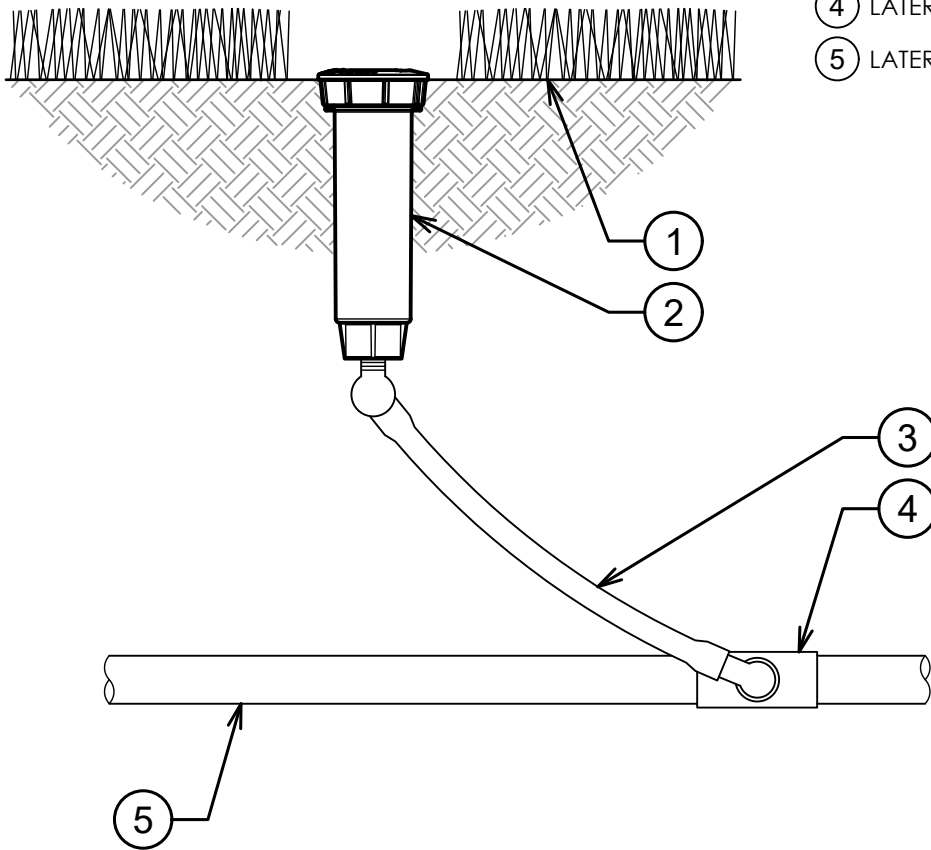

- ① FINISH GRADE
- ② K-RAIN PRO-S SPRAY
MODEL 78004-PR40:
4" POP-UP SPRAY WITH 40 PSI
REGULATOR
- ③ 1/2" FLEX SWING JOINT
- ④ LATERAL TEE OR ELL
- ⑤ LATERAL PIPE

00

K-RAIN PRO-S SPRAY WITH 4" POP-UP

3" = 1'-0"