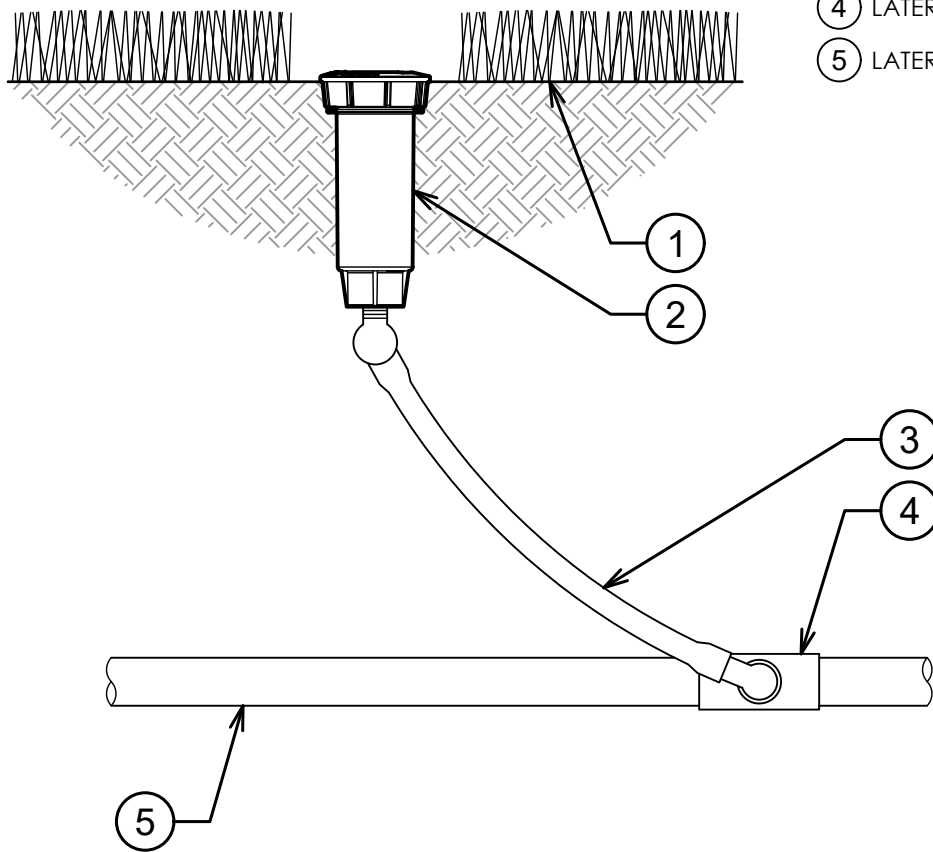

- ① FINISH GRADE
- ② K-RAIN PRO-S SPRAY  
MODEL 78003-CV:  
3" POP-UP SPRAY WITH CHECK  
VALVE
- ③ 1/2" FLEX SWING JOINT
- ④ LATERAL TEE OR ELL
- ⑤ LATERAL PIPE

## K-RAIN PRO-S SPRAY WITH 3" POP-UP

3" = 1'-0"