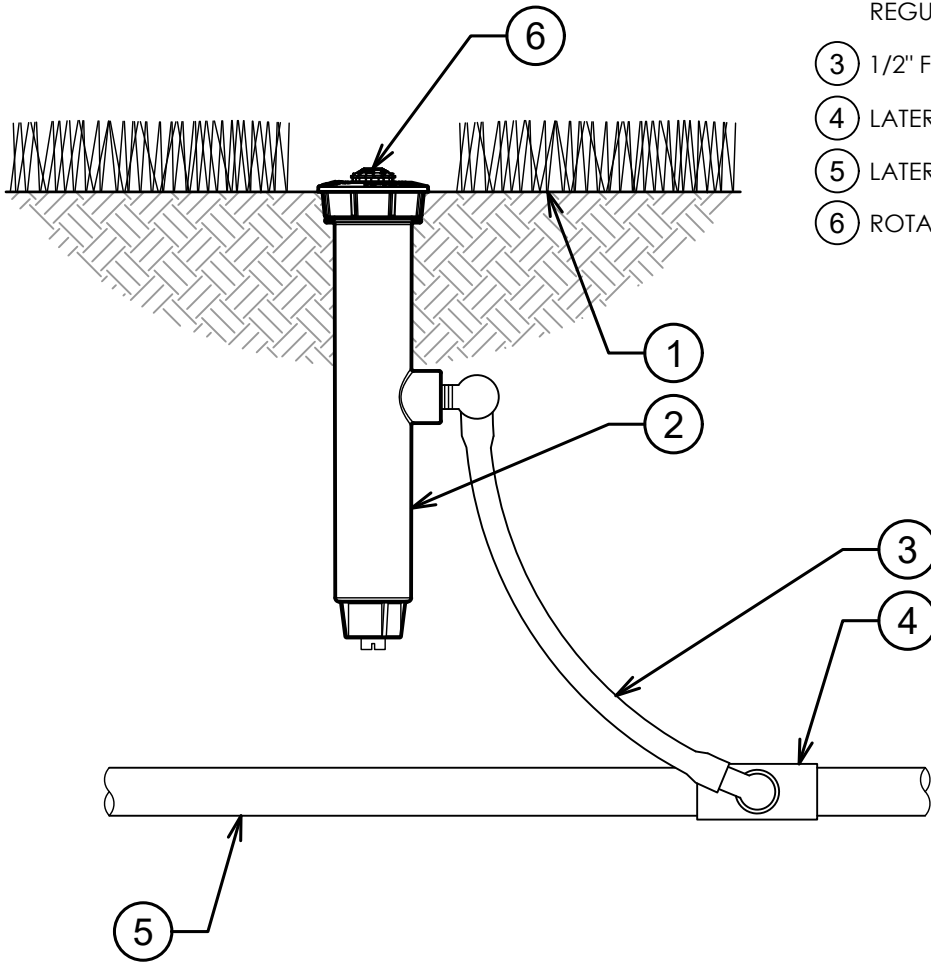

- ① FINISH GRADE
- ② K-RAIN PRO-S SPRAY
MODEL 78006-PR40:
6" POP-UP SPRAY WITH 40 PSI
REGULATOR
- ③ 1/2" FLEX SWING JOINT
- ④ LATERAL TEE OR ELL
- ⑤ LATERAL PIPE
- ⑥ ROTARY NOZZLE PER PLANS

00

K-RAIN PRO-S SPRAY WITH 6" POP-UP

3" = 1'-0"