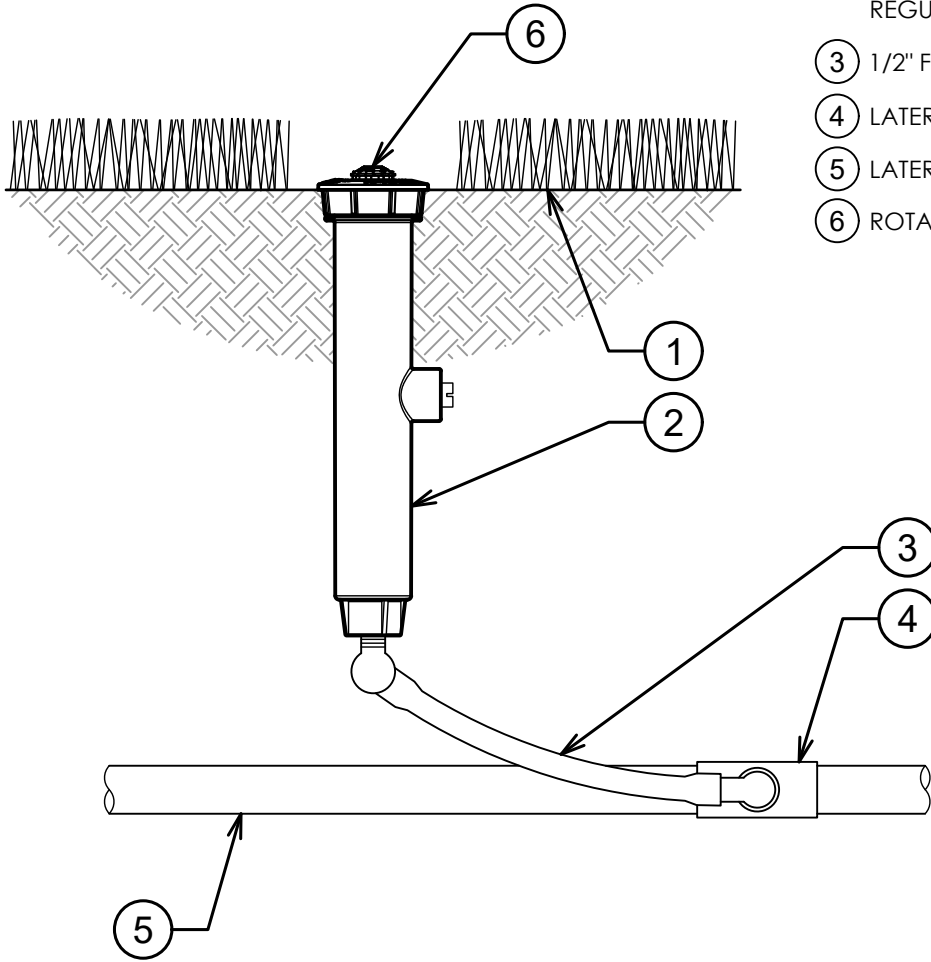

- ① FINISH GRADE
- ② K-RAIN PRO-S SPRAY  
MODEL 78006-PR30:  
6" POP-UP SPRAY WITH 30 PSI  
REGULATOR
- ③ 1/2" FLEX SWING JOINT
- ④ LATERAL TEE OR ELL
- ⑤ LATERAL PIPE
- ⑥ ROTARY NOZZLE PER PLANS

00

**K-RAIN PRO-S SPRAY WITH 6" POP-UP**

3" = 1'-0"