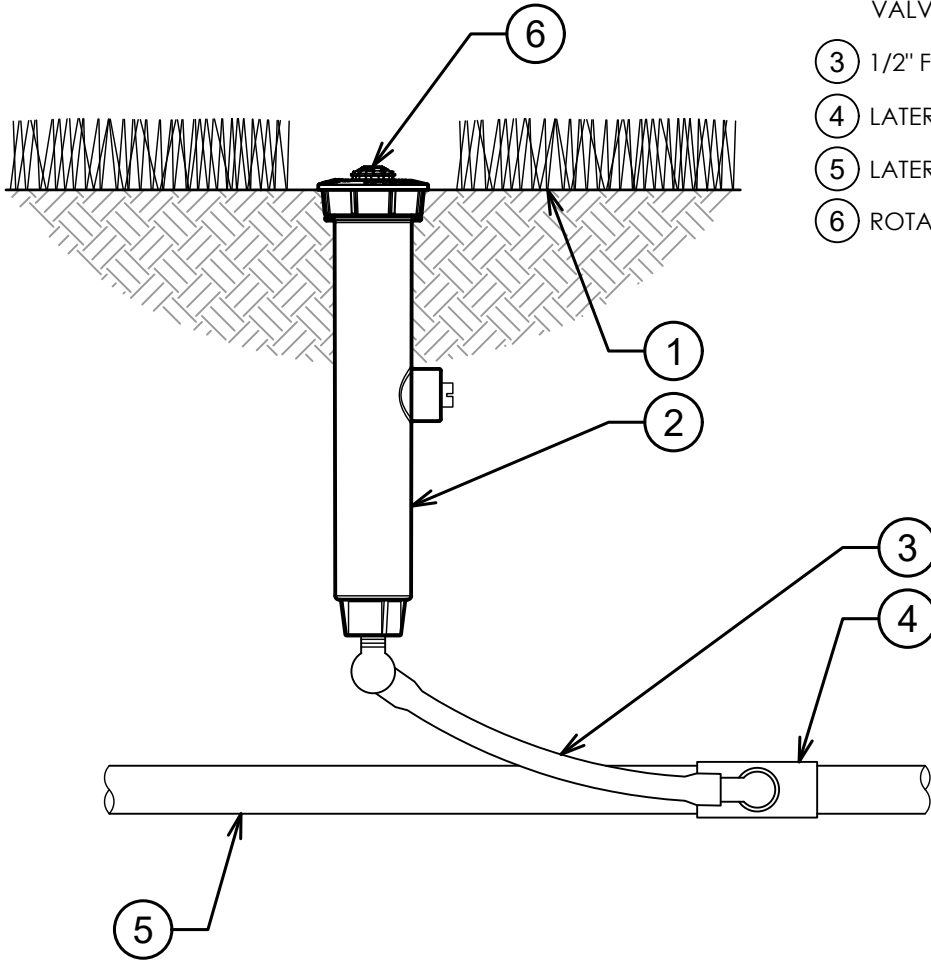

- ① FINISH GRADE
- ② K-RAIN PRO-S SPRAY
MODEL 78006-CV-PR40:
6" POP-UP SPRAY WITH CHECK
VALVE AND 40 PSI REGULATOR
- ③ 1/2" FLEX SWING JOINT
- ④ LATERAL TEE OR ELL
- ⑤ LATERAL PIPE
- ⑥ ROTARY NOZZLE PER PLANS

00

K-RAIN PRO-S SPRAY WITH 6" POP-UP

3" = 1'-0"