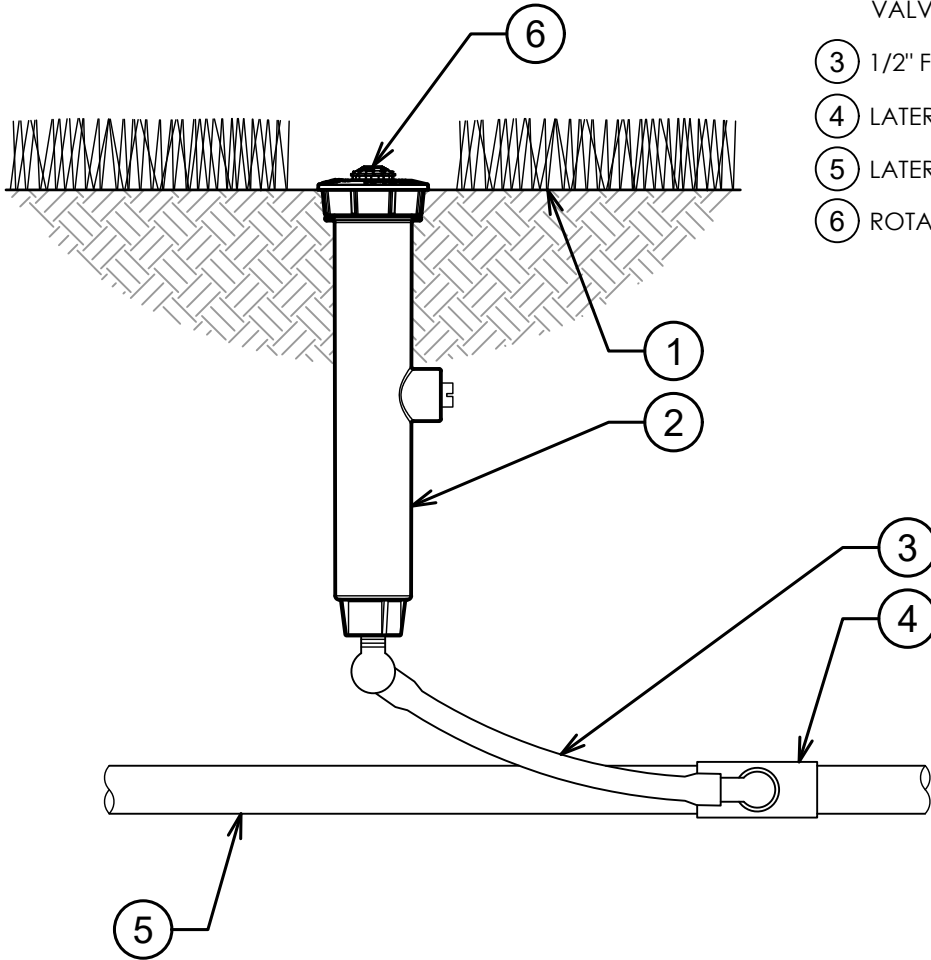

- ① FINISH GRADE
- ② K-RAIN PRO-S SPRAY
MODEL 78006-CV-PR30:
6" POP-UP SPRAY WITH CHECK
VALVE AND 30 PSI REGULATOR
- ③ 1/2" FLEX SWING JOINT
- ④ LATERAL TEE OR ELL
- ⑤ LATERAL PIPE
- ⑥ ROTARY NOZZLE PER PLANS

00

K-RAIN PRO-S SPRAY WITH 6" POP-UP

3" = 1'-0"