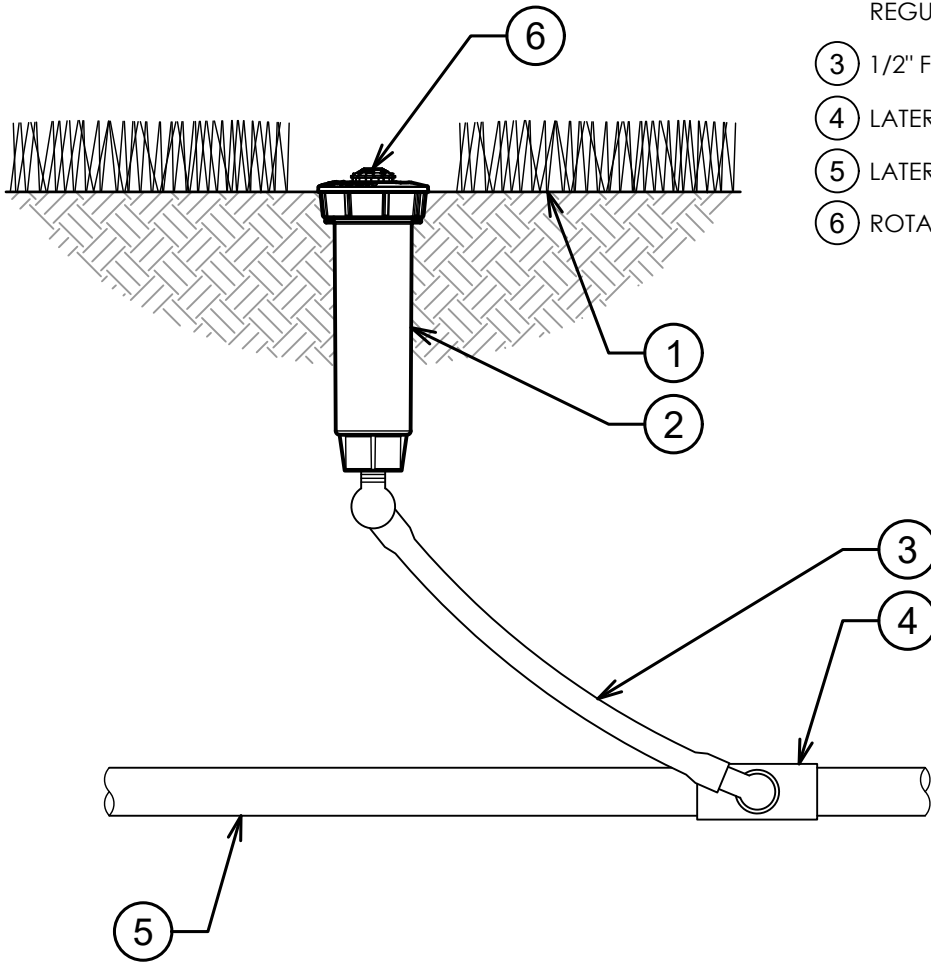

- ① FINISH GRADE
- ② K-RAIN PRO-S SPRAY  
MODEL 78004-PR40:  
4" POP-UP SPRAY WITH 40 PSI  
REGULATOR
- ③ 1/2" FLEX SWING JOINT
- ④ LATERAL TEE OR ELL
- ⑤ LATERAL PIPE
- ⑥ ROTARY NOZZLE PER PLANS

00

**K-RAIN PRO-S SPRAY WITH 4" POP-UP**

3" = 1'-0"