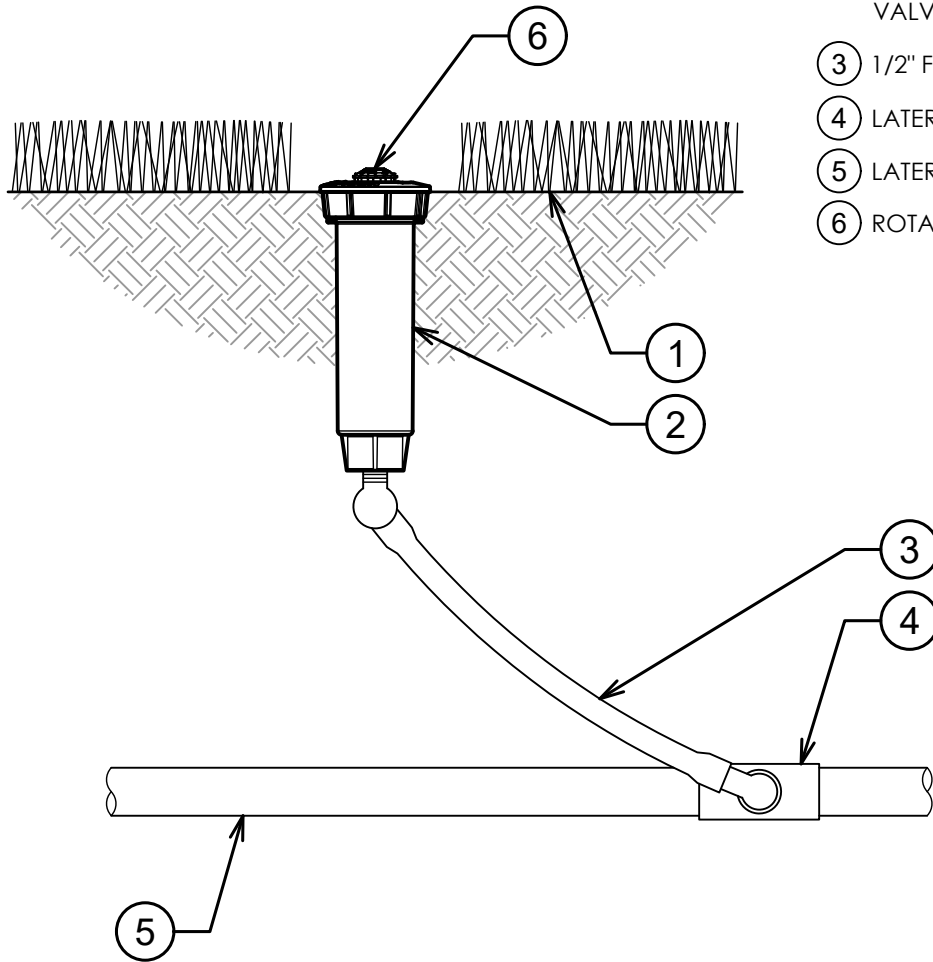

- ① FINISH GRADE
- ② K-RAIN PRO-S SPRAY
MODEL 78004-CV-PR40:
4" POP-UP SPRAY WITH CHECK
VALVE AND 40 PSI REGULATOR
- ③ 1/2" FLEX SWING JOINT
- ④ LATERAL TEE OR ELL
- ⑤ LATERAL PIPE
- ⑥ ROTARY NOZZLE PER PLANS

00

K-RAIN PRO-S SPRAY WITH 4" POP-UP

3" = 1'-0"