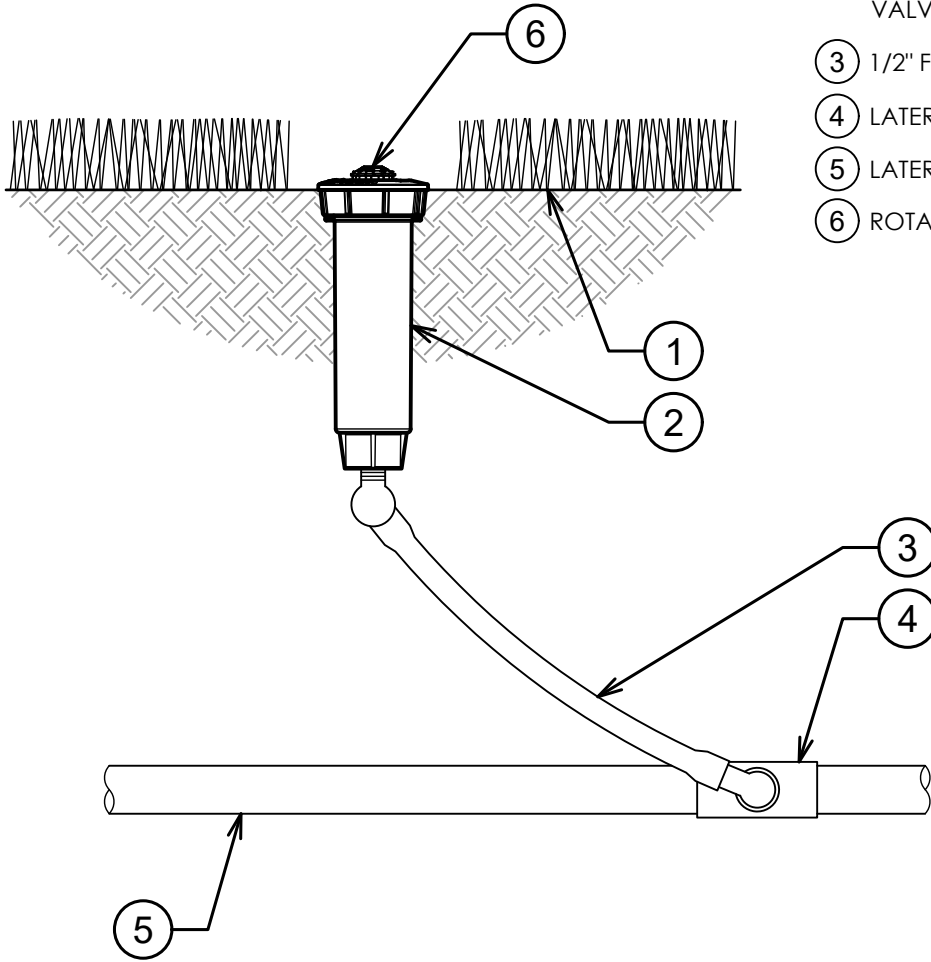

- ① FINISH GRADE
- ② K-RAIN PRO-S SPRAY  
MODEL 78004-CV-PR30:  
4" POP-UP SPRAY WITH CHECK  
VALVE AND 30 PSI REGULATOR
- ③ 1/2" FLEX SWING JOINT
- ④ LATERAL TEE OR ELL
- ⑤ LATERAL PIPE
- ⑥ ROTARY NOZZLE PER PLANS

**00**

**K-RAIN PRO-S SPRAY WITH 4" POP-UP**

3" = 1'-0"