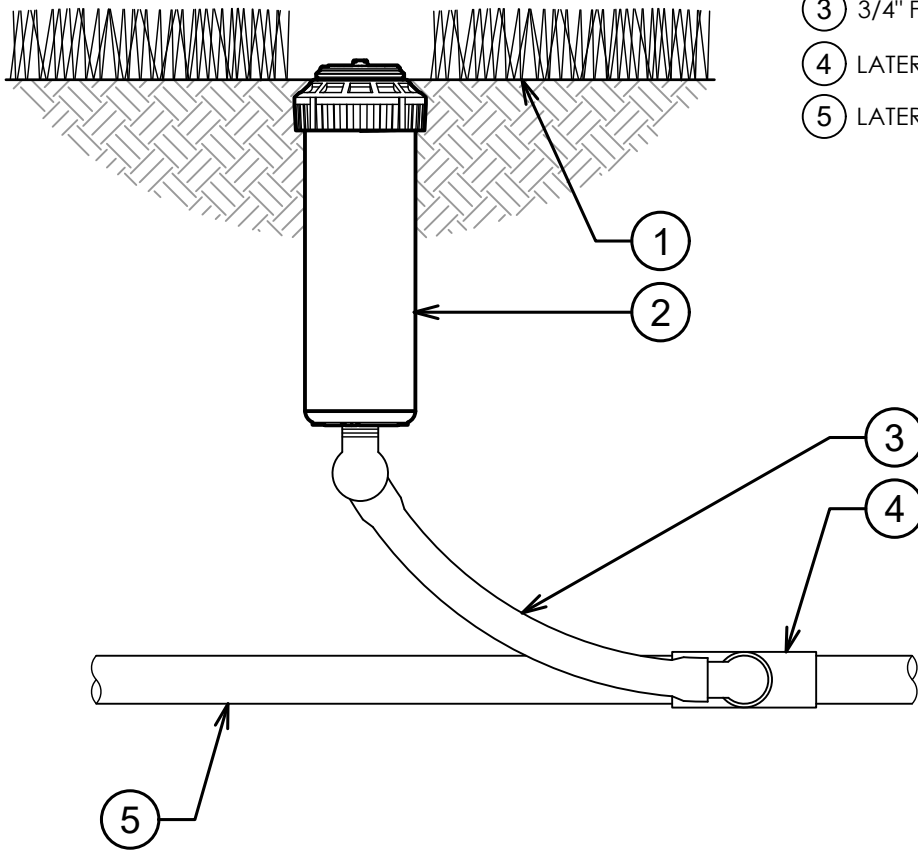

- ① FINISH GRADE
- ② K-RAIN SUPERPRO GEAR DRIVE ROTOR MODEL 10003-CV: 4" POP-UP ROTOR WITH INTELLIGENT FLOW TECHNOLOGY™ AND CHECK VALVE
- ③ 3/4" FLEX SWING JOINT
- ④ LATERAL TEE OR ELL
- ⑤ LATERAL PIPE

## K-RAIN SUPERPRO ROTOR WITH 4" POP-UP

3" = 1'-0"