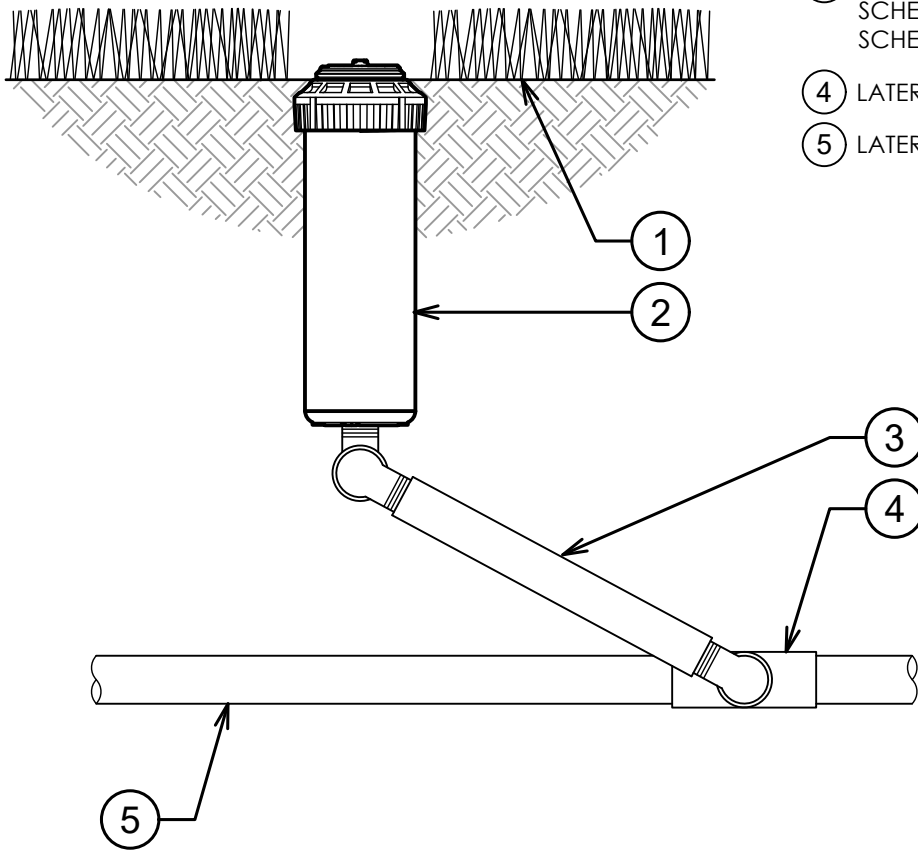

- ① FINISH GRADE
- ② K-RAIN SUPERPRO GEAR DRIVE ROTOR MODEL 10003: 4" POP-UP ROTOR WITH INTELLIGENT FLOW TECHNOLOGY™
- ③ 3/4" RIGID SWING JOINT: SCHEDULE 80 NIPPLE, SCHEDULE 40 STREET ELLS
- ④ LATERAL TEE OR ELL
- ⑤ LATERAL PIPE

K-RAIN SUPERPRO ROTOR WITH 4" POP-UP

3" = 1'-0"