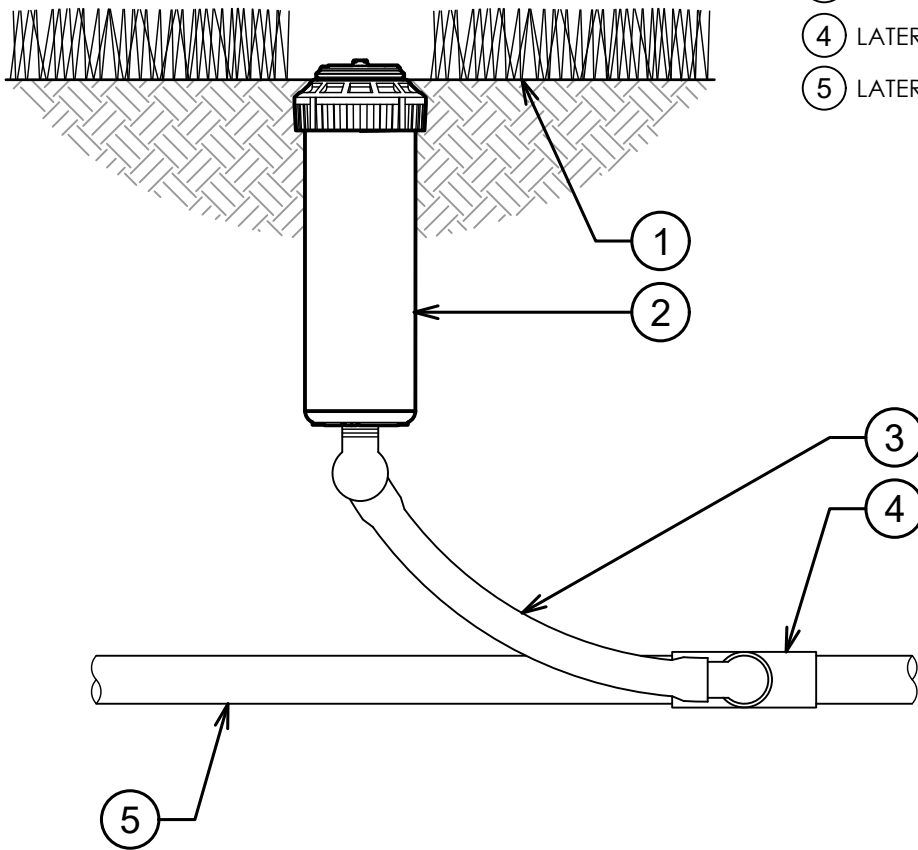

- ① FINISH GRADE
- ② K-RAIN SUPERPRO GEAR DRIVE ROTOR MODEL 10003: 4" POP-UP ROTOR WITH INTELLIGENT FLOW TECHNOLOGY™
- ③ 3/4" FLEX SWING JOINT
- ④ LATERAL TEE OR ELL
- ⑤ LATERAL PIPE

K-RAIN SUPERPRO ROTOR WITH 4" POP-UP

3" = 1'-0"

www.krain.com