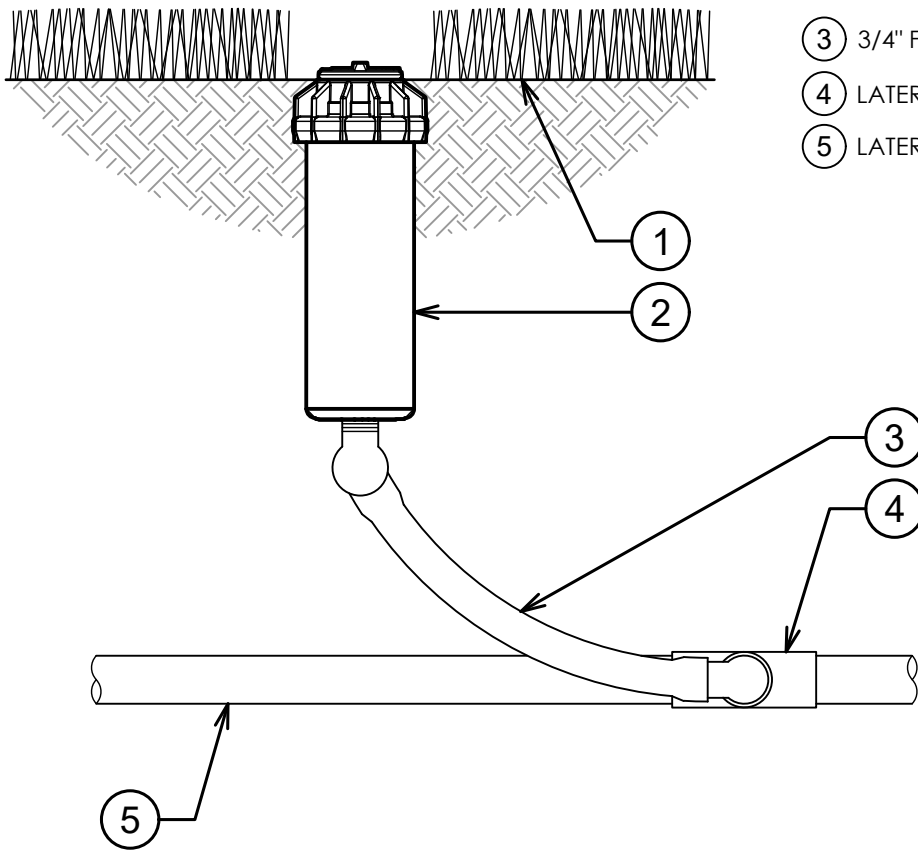

- ① FINISH GRADE
- ② K-RAIN RPS75i GEAR DRIVE ROTOR MODEL RPS75i-SS-CV: 4" POP-UP ROTOR WITH INTELLIGENT FLOW TECHNOLOGY™, STAINLESS STEEL RISER, AND CHECK VALVE
- ③ 3/4" FLEX SWING JOINT
- ④ LATERAL TEE OR ELL
- ⑤ LATERAL PIPE

K-RAIN RPS75i ROTOR WITH 4" POP-UP

3" = 1'-0"