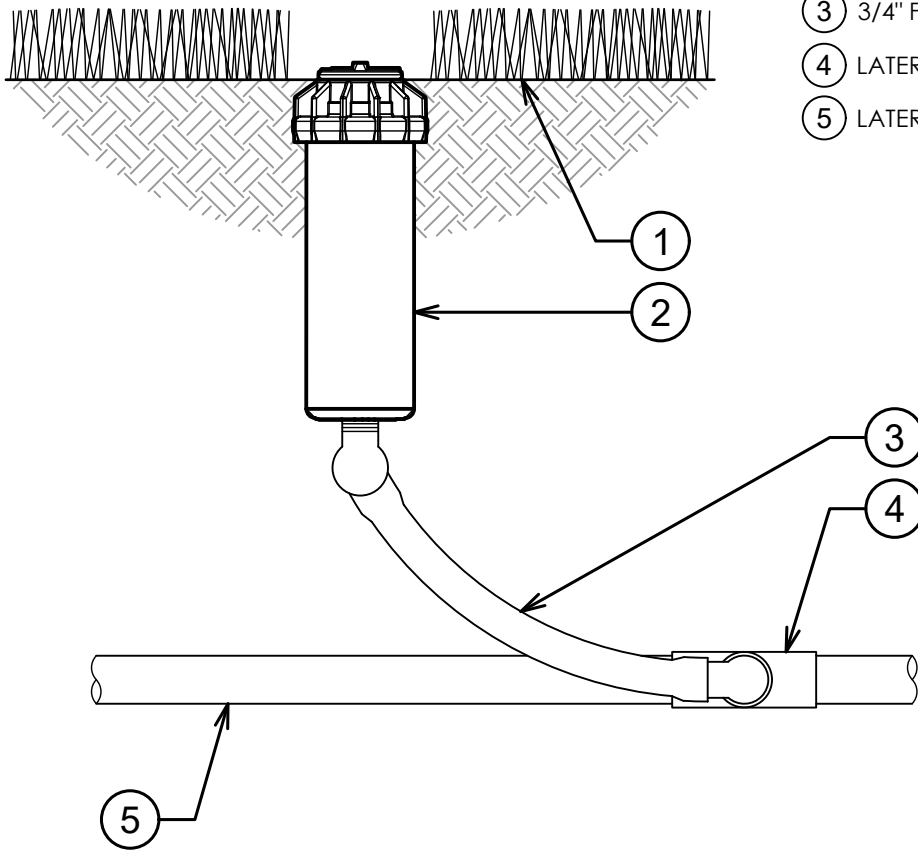

- ① FINISH GRADE
- ② K-RAIN RPS75i GEAR DRIVE ROTOR MODEL RPS75i-SS: 4" POP-UP ROTOR WITH INTELLIGENT FLOW TECHNOLOGY™ AND STAINLESS STEEL RISER
- ③ 3/4" FLEX SWING JOINT
- ④ LATERAL TEE OR ELL
- ⑤ LATERAL PIPE

K-RAIN RPS75i ROTOR WITH 4" POP-UP

3" = 1'-0"