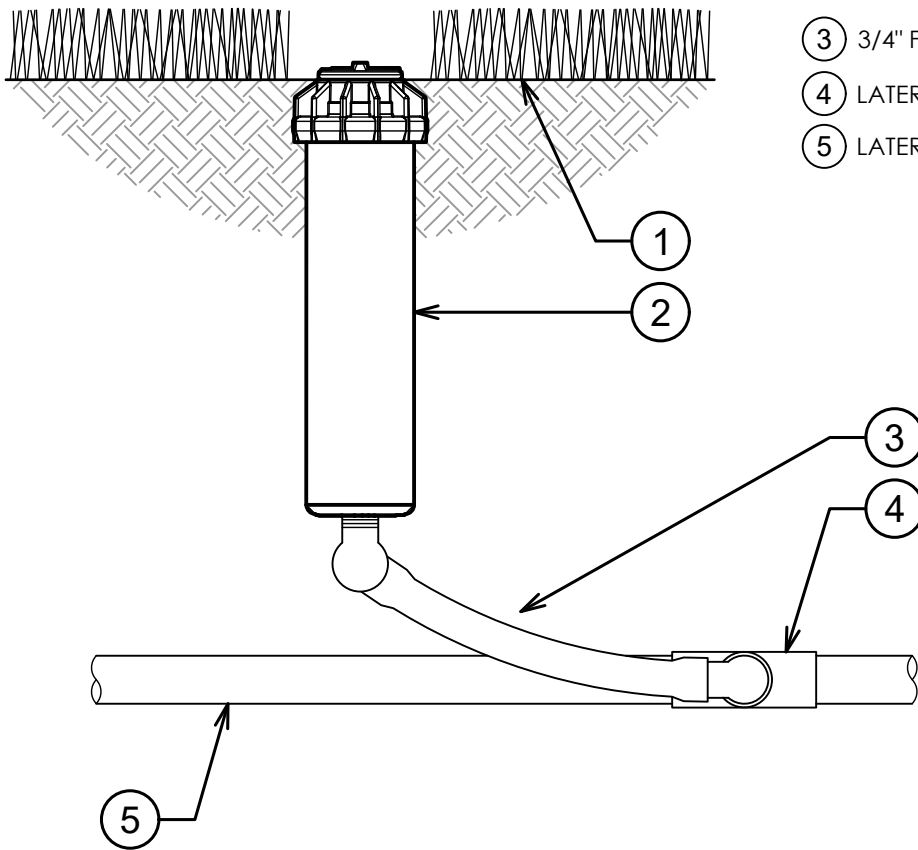

- ① FINISH GRADE
- ② K-RAIN RPS75i GEAR DRIVE ROTOR MODEL RPS75i-6INCH-CV: 6" POP-UP ROTOR WITH INTELLIGENT FLOW TECHNOLOGY™ AND CHECK VALVE
- ③ 3/4" FLEX SWING JOINT
- ④ LATERAL TEE OR ELL
- ⑤ LATERAL PIPE

K-RAIN RPS75i ROTOR WITH 6" POP-UP

3" = 1'-0"