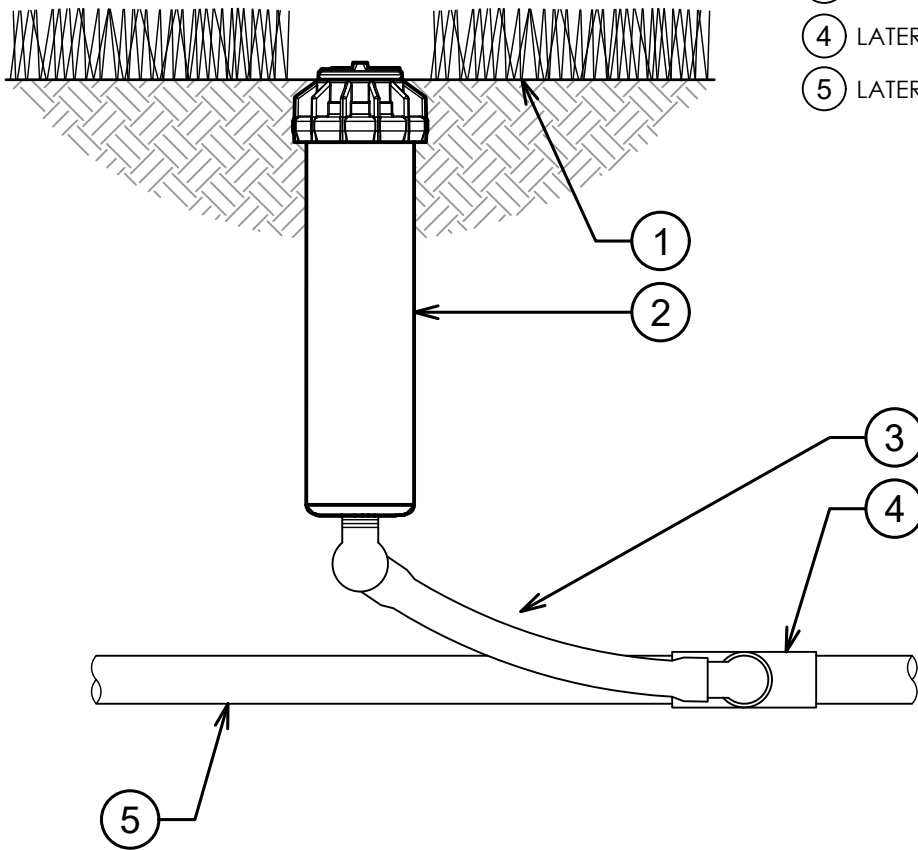

- ① FINISH GRADE
- ② K-RAIN RPS75i GEAR DRIVE ROTOR MODEL RPS75i-6INCH: 6" POP-UP ROTOR WITH INTELLIGENT FLOW TECHNOLOGY™
- ③ 3/4" FLEX SWING JOINT
- ④ LATERAL TEE OR ELL
- ⑤ LATERAL PIPE

K-RAIN RPS75i ROTOR WITH 6" POP-UP

3" = 1'-0"