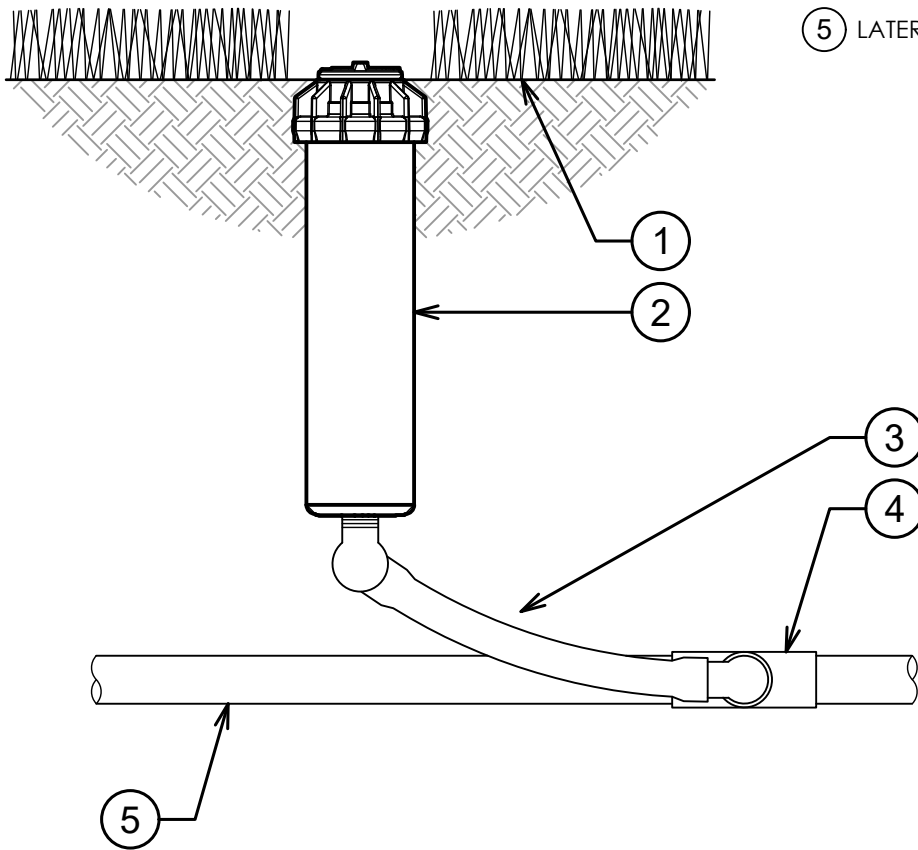

- ① FINISH GRADE
- ② K-RAIN RPS75 GEAR DRIVE ROTOR MODEL RPS75-6INCH: 6" POP-UP ROTOR
- ③ 3/4" FLEX SWING JOINT
- ④ LATERAL TEE OR ELL
- ⑤ LATERAL PIPE

## K-RAIN RPS75 ROTOR WITH 6" POP-UP

3" = 1'-0"