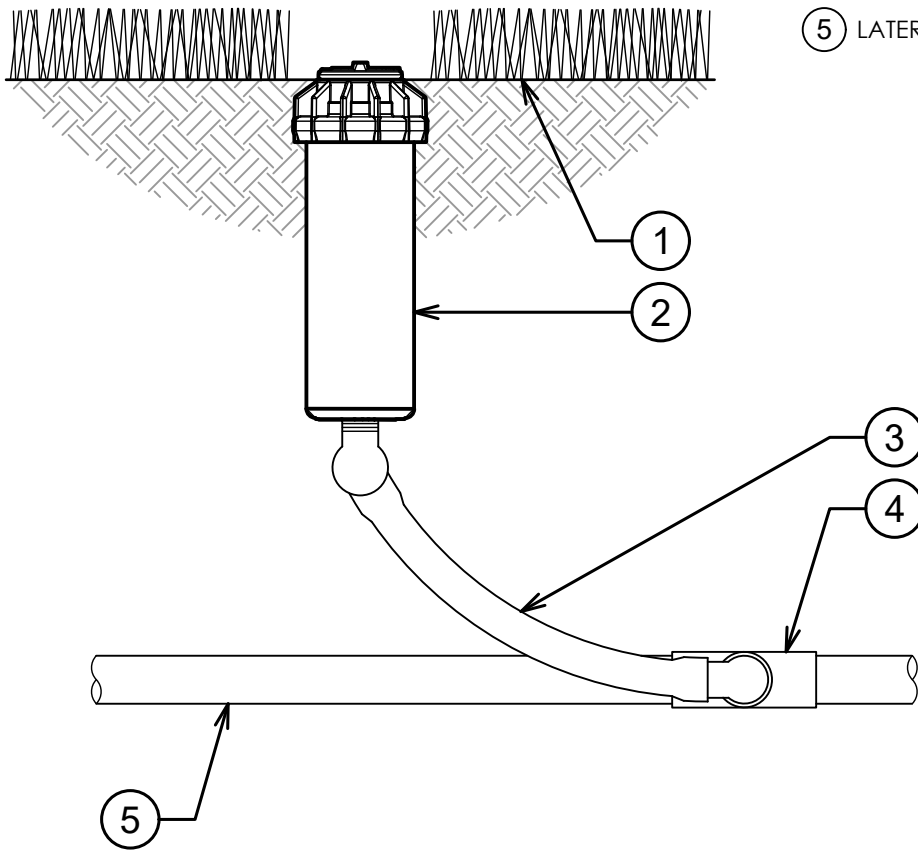

- ① FINISH GRADE
- ② K-RAIN RPS75 GEAR DRIVE ROTOR MODEL RPS75: 4" POP-UP ROTOR
- ③ 3/4" FLEX SWING JOINT
- ④ LATERAL TEE OR ELL
- ⑤ LATERAL PIPE

00

## K-RAIN RPS75 ROTOR WITH 4" POP-UP

3" = 1'-0"