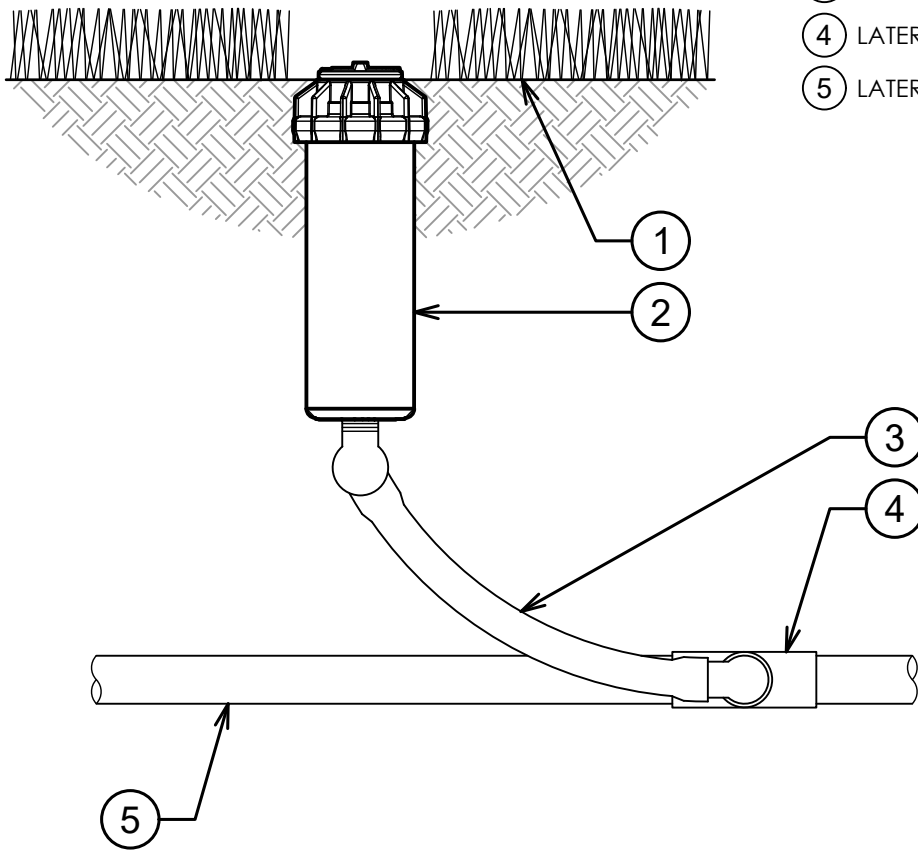

- ① FINISH GRADE
- ② K-RAIN RPS SELECT GEAR DRIVE ROTOR MODEL 60003-CV: 4" POP-UP ROTOR WITH BUILT-IN SELECTABLE NOZZLES AND CHECK VALVE
- ③ 3/4" FLEX SWING JOINT
- ④ LATERAL TEE OR ELL
- ⑤ LATERAL PIPE

## K-RAIN RPS SELECT ROTOR WITH 4" POP-UP

3" = 1'-0"