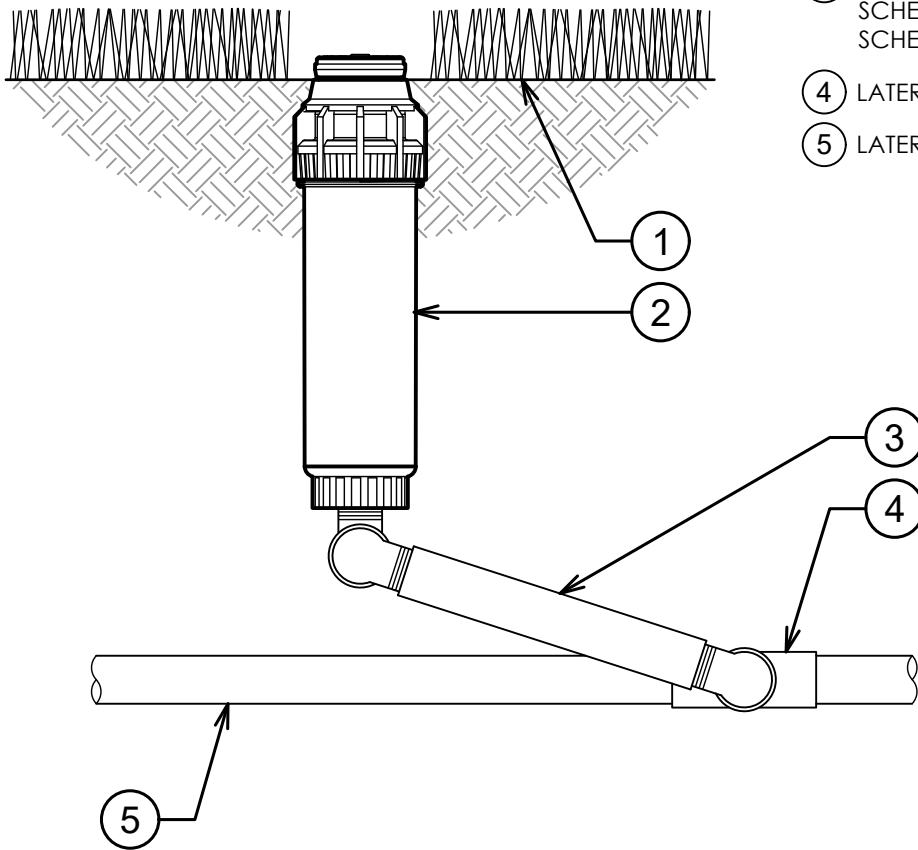

- ① FINISH GRADE
- ② K-RAIN PRO SPORT GEAR DRIVE ROTOR MODEL 14053-SS:
4" POP-UP HIGH SPEED ROTOR WITH CHECK VALVE AND STAINLESS STEEL RISER
- ③ 1" RIGID SWING JOINT: SCHEDULE 80 NIPPLE, SCHEDULE 40 STREET ELLS
- ④ LATERAL TEE OR ELL
- ⑤ LATERAL PIPE

K-RAIN PRO SPORT ROTOR WITH 4" POP-UP

3" = 1'-0"