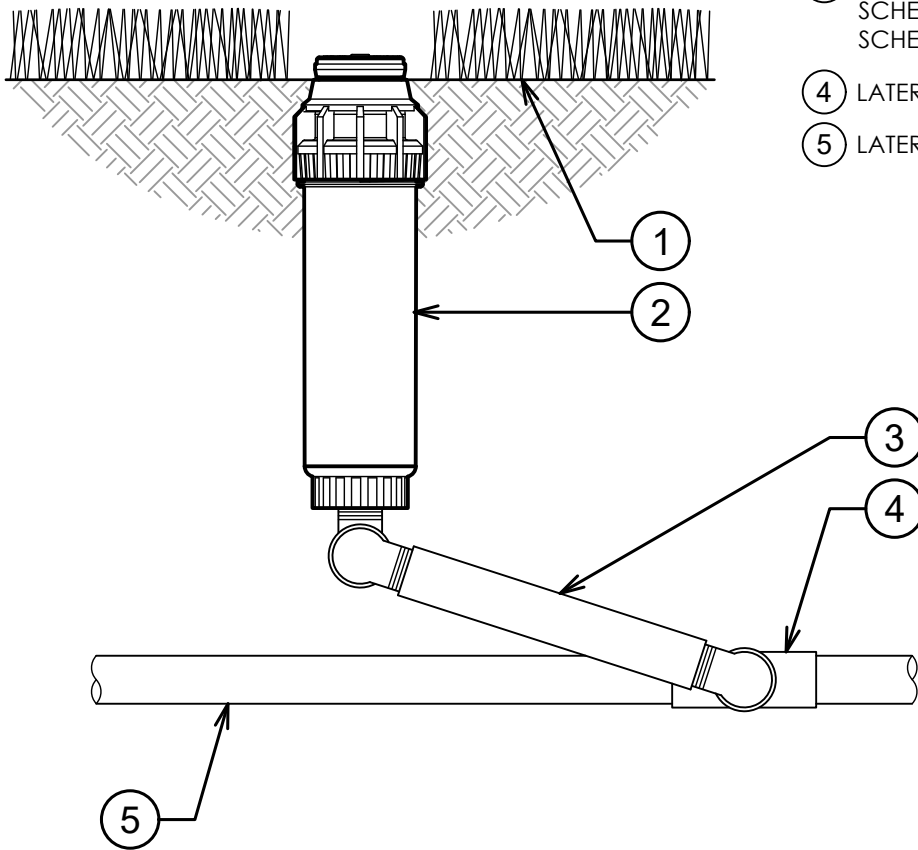

- ① FINISH GRADE
- ② K-RAIN PRO SPORT GEAR DRIVE ROTOR MODEL 14003-SS:  
4" POP-UP ROTOR WITH CHECK VALVE AND STAINLESS STEEL RISER
- ③ 1" RIGID SWING JOINT:  
SCHEDULE 80 NIPPLE,  
SCHEDULE 40 STREET ELLS
- ④ LATERAL TEE OR ELL
- ⑤ LATERAL PIPE

00

**K-RAIN PRO SPORT ROTOR WITH 4" POP-UP**

3" = 1'-0"