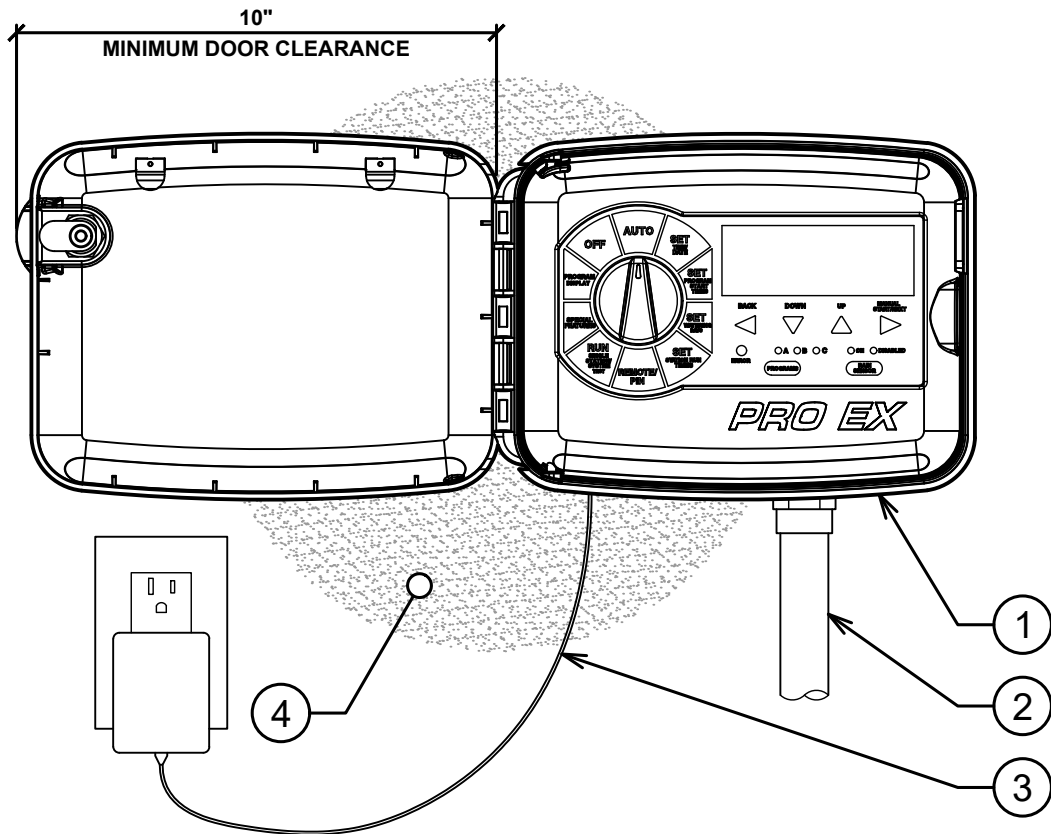

- ① K-RAIN PRO EX 2.0
MODEL 3202: PRO EX 2.0 MODULAR
OUTDOOR IRRIGATION CONTROLLER WITH
4-STATION EXPANSION MODULE, 115 VAC
INTERNAL TRANSFORMER
- ② IRRIGATION CONTROL WIRE INSTALLED IN
CONDUIT: SIZE AND TYPE PER LOCAL CODES
- ③ ELECTRICAL POWER SUPPLY INSTALLED IN
CONDUIT: SIZE AND TYPE PER LOCAL CODES
- ④ WALL OR CONTROLLER MOUNTING SURFACE

- ① K-RAIN PRO EX 2.0
MODEL 3202-220: PRO EX 2.0 MODULAR
OUTDOOR IRRIGATION CONTROLLER WITH
4-STATION EXPANSION MODULE, 220 VAC
INTERNAL TRANSFORMER
- ② IRRIGATION CONTROL WIRE INSTALLED IN
CONDUIT: SIZE AND TYPE PER LOCAL CODES
- ③ ELECTRICAL POWER SUPPLY INSTALLED IN
CONDUIT: SIZE AND TYPE PER LOCAL CODES
- ④ WALL OR CONTROLLER MOUNTING SURFACE

- ① K-RAIN PRO EX 2.0
MODEL 3202ID: PRO EX 2.0 MODULAR WALL
MOUNT INDOOR IRRIGATION CONTROLLER
WITH 110 VAC PLUG PACK TRANSFORMER
- ② IRRIGATION CONTROL WIRE INSTALLED IN
CONDUIT: SIZE AND TYPE PER LOCAL CODES
- ③ ELECTRICAL POWER SUPPLY:
EXTERNAL PLUG-IN TRANSFORMER
- ④ WALL OR CONTROLLER MOUNTING SURFACE