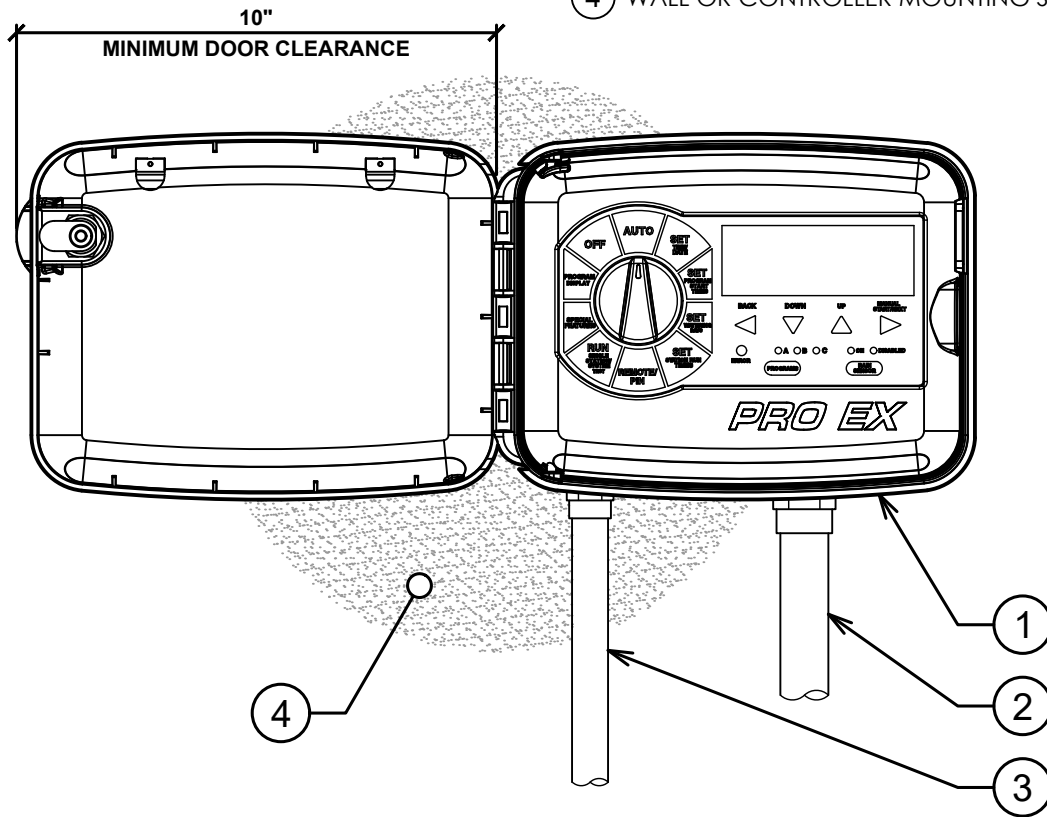

- ① K-RAIN PRO EX 2.0
MODEL 3202: PRO EX 2.0 MODULAR
OUTDOOR IRRIGATION CONTROLLER WITH
4-STATION EXPANSION MODULE, 115 VAC
INTERNAL TRANSFORMER
- ② IRRIGATION CONTROL WIRE INSTALLED IN
CONDUIT: SIZE AND TYPE PER LOCAL CODES
- ③ ELECTRICAL POWER SUPPLY INSTALLED IN
CONDUIT: SIZE AND TYPE PER LOCAL CODES
- ④ WALL OR CONTROLLER MOUNTING SURFACE

- ① K-RAIN PRO EX 2.0
MODEL 3202-220: PRO EX 2.0 MODULAR
OUTDOOR IRRIGATION CONTROLLER WITH
4-STATION EXPANSION MODULE, 220 VAC
INTERNAL TRANSFORMER
- ② IRRIGATION CONTROL WIRE INSTALLED IN
CONDUIT: SIZE AND TYPE PER LOCAL CODES
- ③ ELECTRICAL POWER SUPPLY INSTALLED IN
CONDUIT: SIZE AND TYPE PER LOCAL CODES
- ④ WALL OR CONTROLLER MOUNTING SURFACE

- ① K-RAIN PRO EX 2.0
MODEL 3202ID: PRO EX 2.0 MODULAR WALL
MOUNT INDOOR IRRIGATION CONTROLLER
WITH 110 VAC PLUG PACK TRANSFORMER
- ② IRRIGATION CONTROL WIRE INSTALLED IN
CONDUIT: SIZE AND TYPE PER LOCAL CODES
- ③ ELECTRICAL POWER SUPPLY:
EXTERNAL PLUG-IN TRANSFORMER
- ④ WALL OR CONTROLLER MOUNTING SURFACE