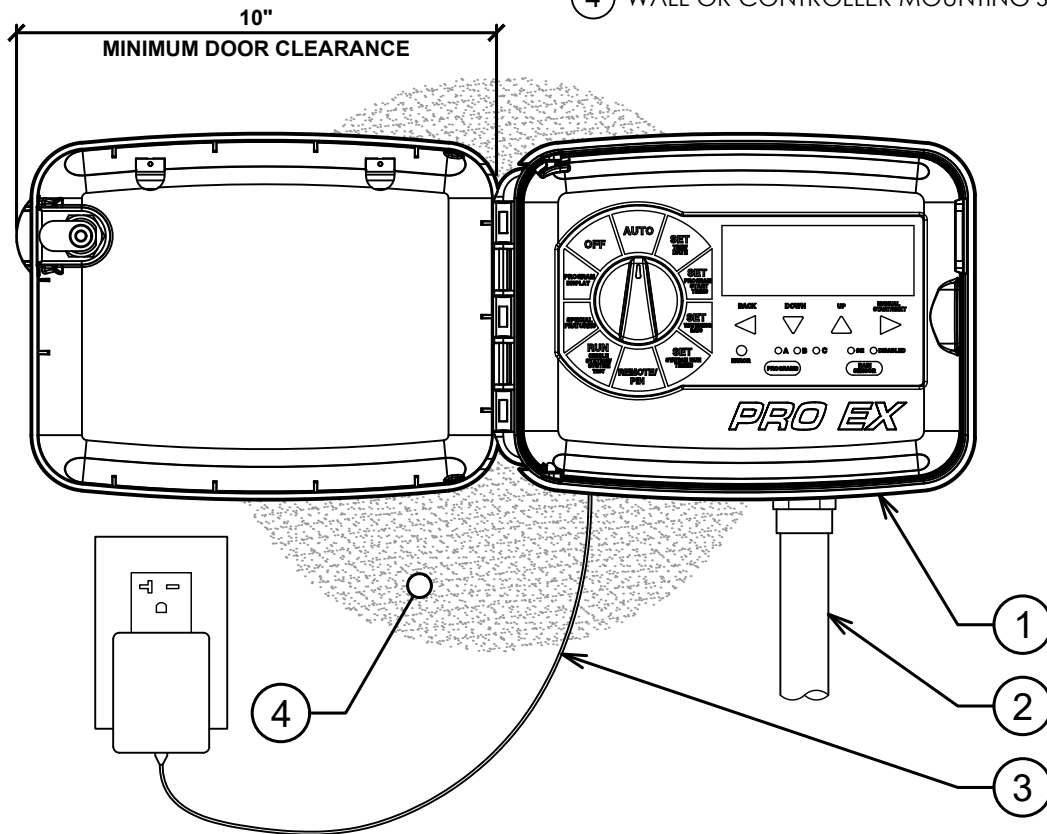

- ① K-RAIN PRO EX 2.0
  MODEL 3202ID-220: PRO EX 2.0 MODULAR
  WALL MOUNT INDOOR IRRIGATION
  CONTROLLER WITH 220 VAC PLUG PACK
  TRANSFORMER
- ② IRRIGATION CONTROL WIRE INSTALLED IN
  CONDUIT: SIZE AND TYPE PER LOCAL CODES
- ③ ELECTRICAL POWER SUPPLY:
  EXTERNAL PLUG-IN TRANSFORMER
- ④ WALL OR CONTROLLER MOUNTING SURFACE

K-RAIN PRO EX 2.0 WALL MOUNT CONTROLLER

3" = 1'-0"

www.krain.com