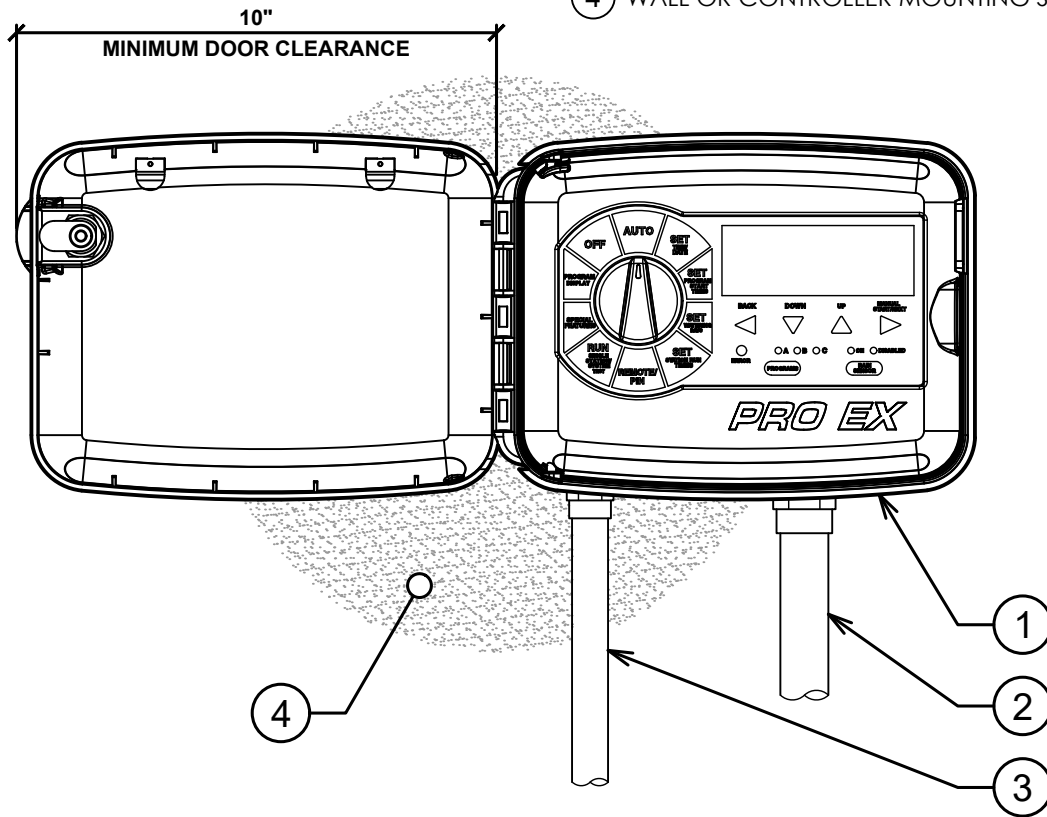

- ① K-RAIN PRO EX 2.0
MODEL 3202: PRO EX 2.0 MODULAR
OUTDOOR IRRIGATION CONTROLLER WITH
4-STATION EXPANSION MODULE, 115 VAC
INTERNAL TRANSFORMER
- ② IRRIGATION CONTROL WIRE INSTALLED IN
CONDUIT: SIZE AND TYPE PER LOCAL CODES
- ③ ELECTRICAL POWER SUPPLY INSTALLED IN
CONDUIT: SIZE AND TYPE PER LOCAL CODES
- ④ WALL OR CONTROLLER MOUNTING SURFACE

- ① K-RAIN PRO EX 2.0
MODEL 3202-220: PRO EX 2.0 MODULAR
OUTDOOR IRRIGATION CONTROLLER WITH
4-STATION EXPANSION MODULE, 220 VAC
INTERNAL TRANSFORMER
- ② IRRIGATION CONTROL WIRE INSTALLED IN
CONDUIT: SIZE AND TYPE PER LOCAL CODES
- ③ ELECTRICAL POWER SUPPLY INSTALLED IN
CONDUIT: SIZE AND TYPE PER LOCAL CODES
- ④ WALL OR CONTROLLER MOUNTING SURFACE

- ① K-RAIN PRO EX 2.0
MODEL 3202ID: PRO EX 2.0 MODULAR WALL
MOUNT INDOOR IRRIGATION CONTROLLER
WITH 110 VAC PLUG PACK TRANSFORMER
- ② IRRIGATION CONTROL WIRE INSTALLED IN
CONDUIT: SIZE AND TYPE PER LOCAL CODES
- ③ ELECTRICAL POWER SUPPLY:
EXTERNAL PLUG-IN TRANSFORMER
- ④ WALL OR CONTROLLER MOUNTING SURFACE