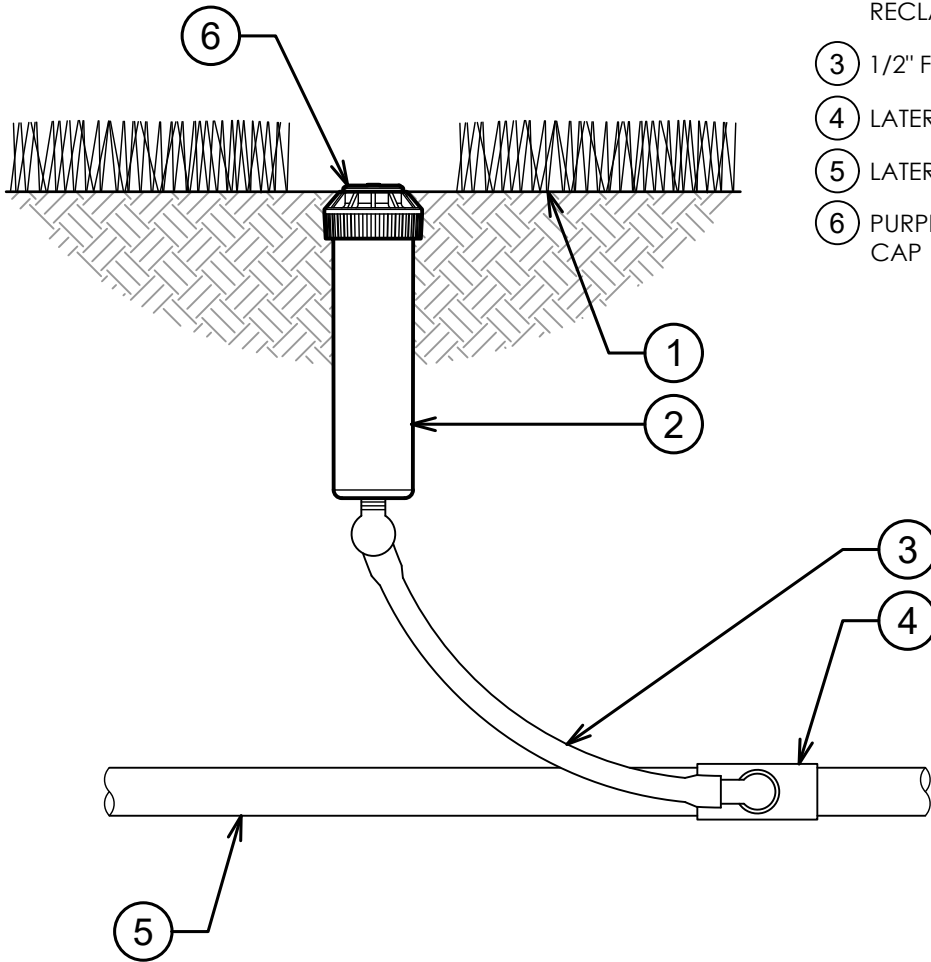

- ① FINISH GRADE
- ② K-RAIN MINIPRO GEAR DRIVE ROTOR MODEL 13003-RCW: 4" POP-UP ROTOR WITH RECLAIMED WATER CAP
- ③ 1/2" FLEX SWING JOINT
- ④ LATERAL TEE OR ELL
- ⑤ LATERAL PIPE
- ⑥ PURPLE RECLAIMED WATER CAP

K-RAIN MINIPRO ROTOR WITH 4" POP-UP

3" = 1'-0"